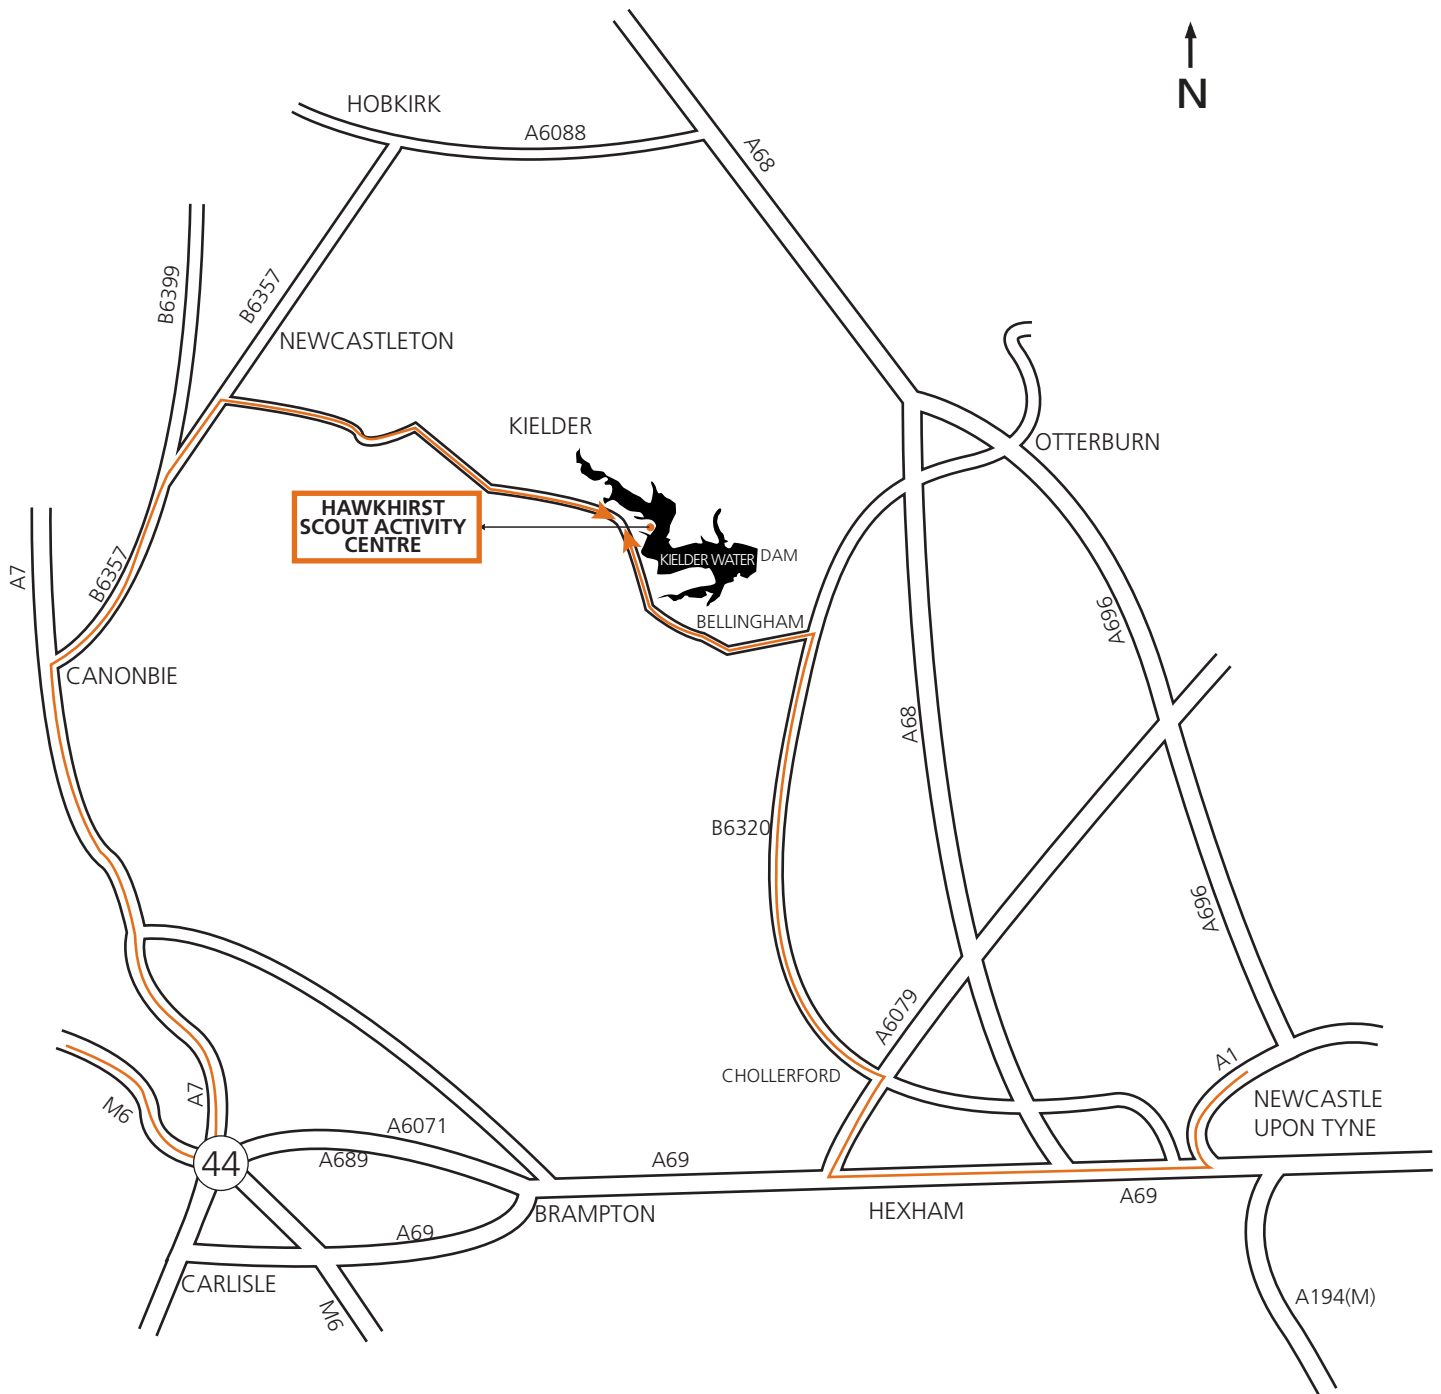

Directions to Hawkhirst Scout Activity Centre

From Newcastle upon Tyne A1, A69

- Leave the A69 just after Hexham, turning right on to the A6079, sign-posted Kielder Water.
- Take the turning left towards Chollerford, B6320.
- Take the turning left over the bridge to Bellingham, following the Kielder Water sign.
- After the Leaplish Waterside Park turn right towards the sign for Hawkhirst Scout Camp.
- The car park is on your left.

From M6

- Leave the M6 at junction 44, taking the A7 exit towards Longtown.
- Stay on the A7 through Longtown towards Canonbie and Newcastleton.
- Turn right at the sign for Kielder Water, through Kielder Village
- Turn left into Hawkhirst Scout Camp. The car park is on your left.