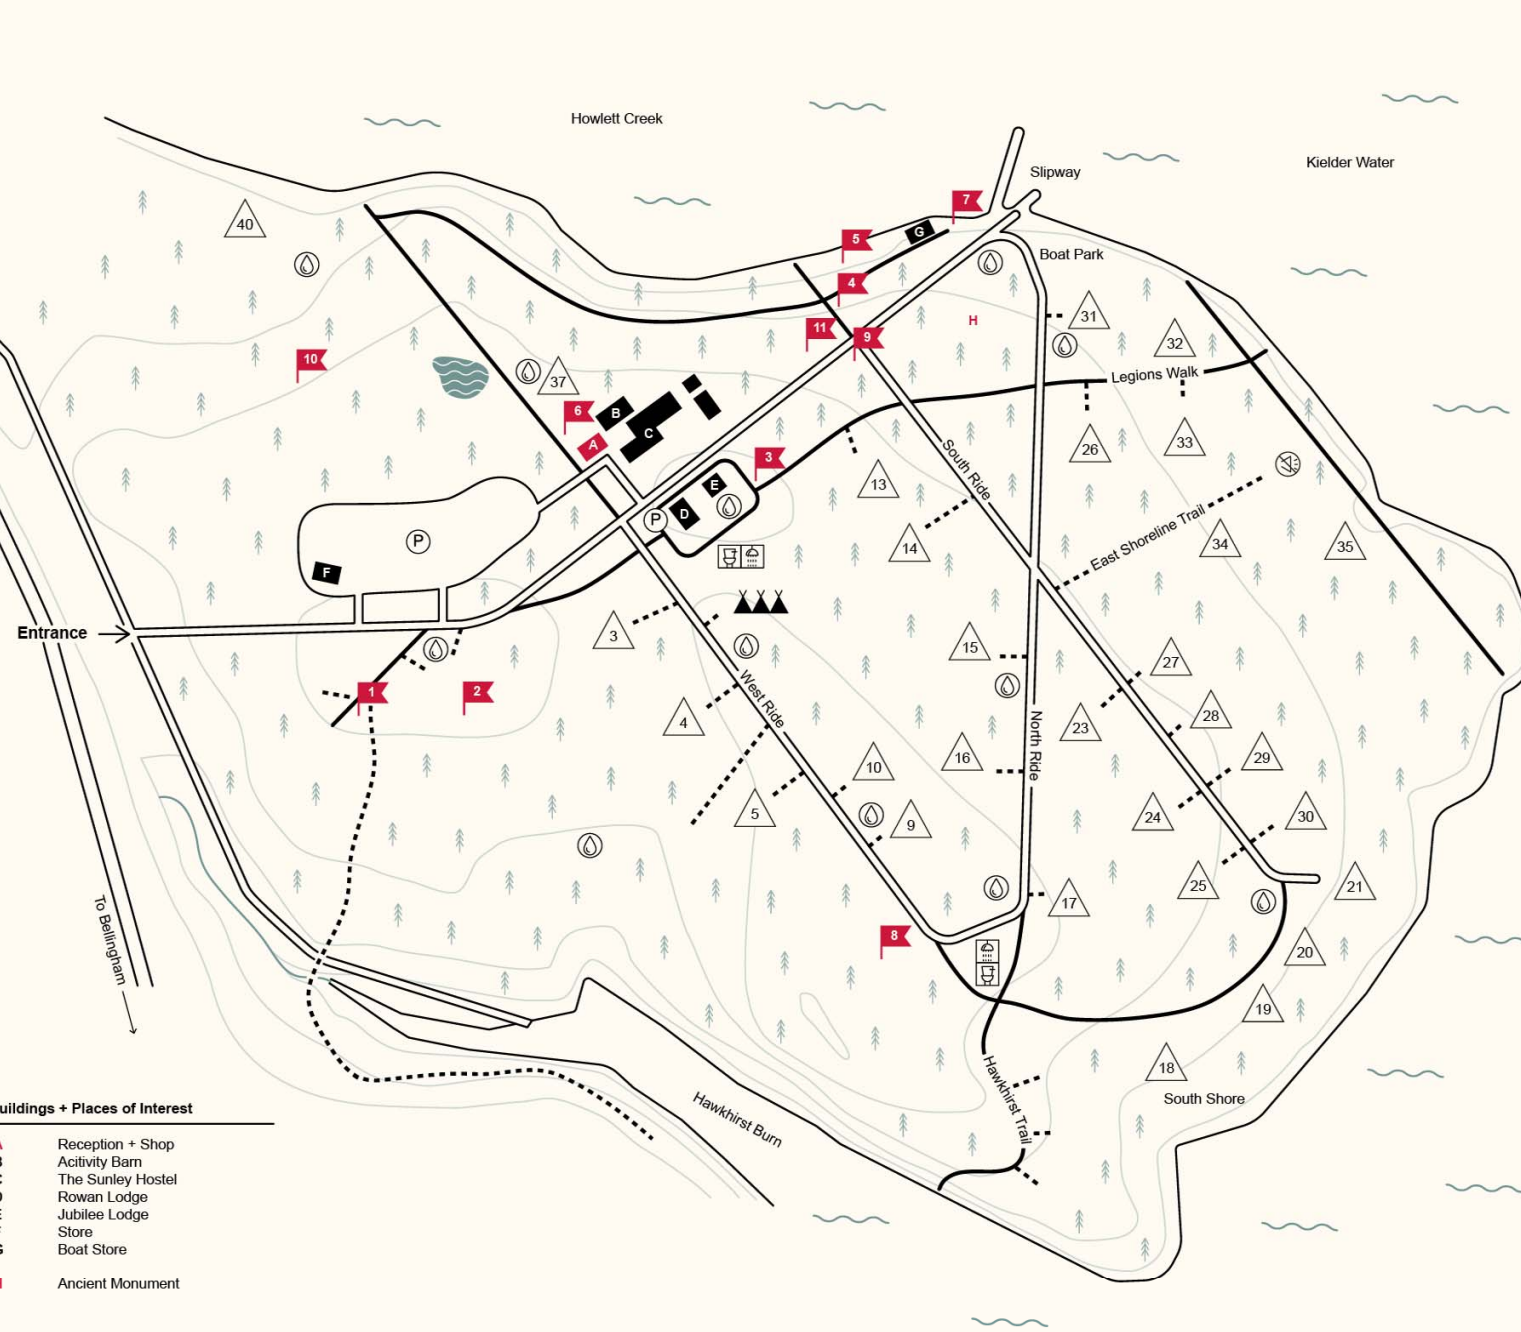

Activites

- | | | |
|--------------------|-------------------|-----------------|
| 1 Archery | 2 Campfire Circle | 3 Climbing |
| 3 Abseiling | 3 Zip Wire | 5 Raft Building |
| 6 Adventure Course | 7 Canoeing | 7 Kayaking |
| 7 Launch Boats | 7 Bell Boats | 7 Sailing |
| 8 Shelter Building | 9 Bushcraft | 10 Nightline |
| 11 Jacob's Ladder | | |

Buildings + Places of Interest

- | | |
|----------|-------------------|
| A | Reception + Shop |
| B | Activity Barn |
| C | The Sunley Hostel |
| D | Rowan Lodge |
| E | Jubilee Lodge |
| F | Store |
| G | Boat Store |
| H | Ancient Monument |

Legend

- | | | | | | | | | | | | | | |
|--|--|--|--|--|--|--|--|--|--|--|--|--|--|
| | | | | | | | | | | | | | |
| | | | | | | | | | | | | | |