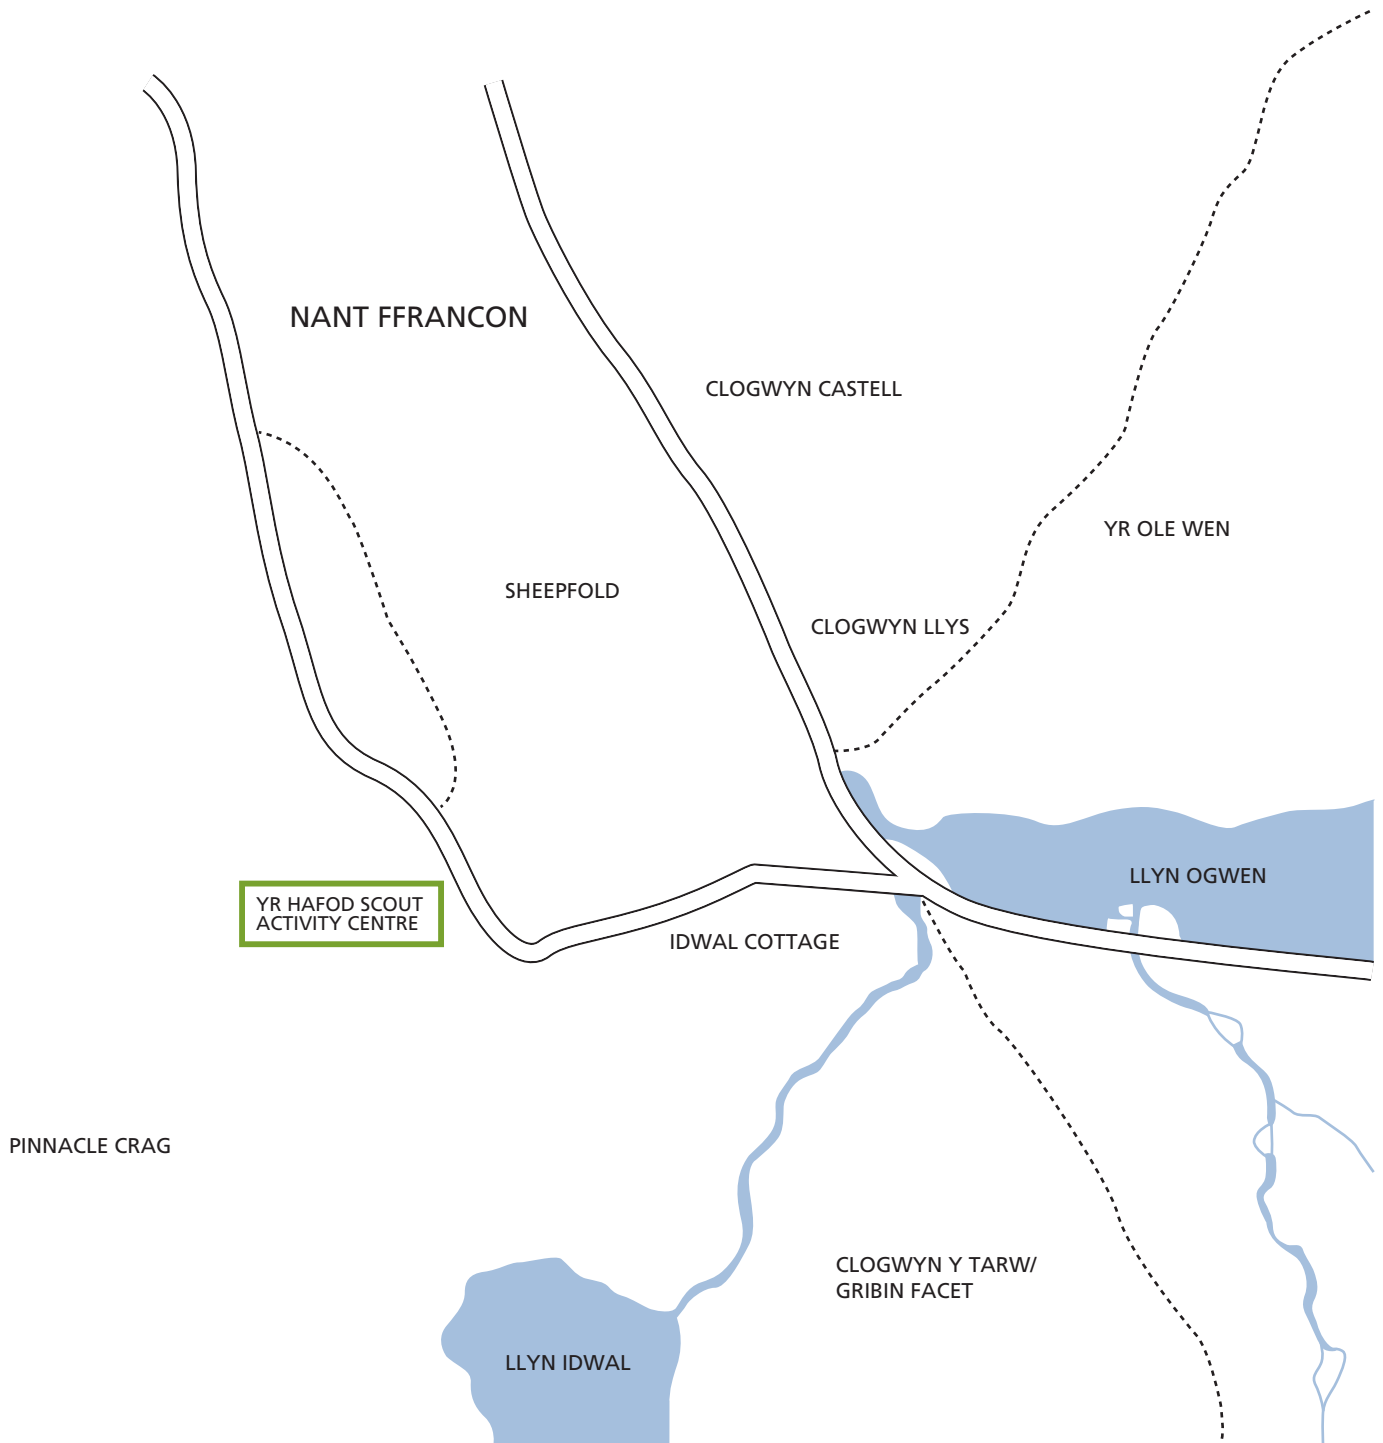

# Directions to Yr Hafod Scout Activity Centre

## Directions

**North:** Exit the A55 to Junction 11, head south to Bethesda then continue for five miles to Llyn Ogwen and turn right to Yr-Hafod Scout Centre.

**South:** From Betws-y-Coed follow the A5 north west to Capel Curig, then continue on the A5 for five miles to the end of Llyn Ogwen and turn left to Yr Hafod Scout Centre.

The Llyn Ogwen turn can be easily missed; so look out for a large white building on the corner.

There is space for 10 cars and we can accommodate two minibuses and trailer. There is pay and display parking at Ogwen and ample free parking at lay-bys on the A5.