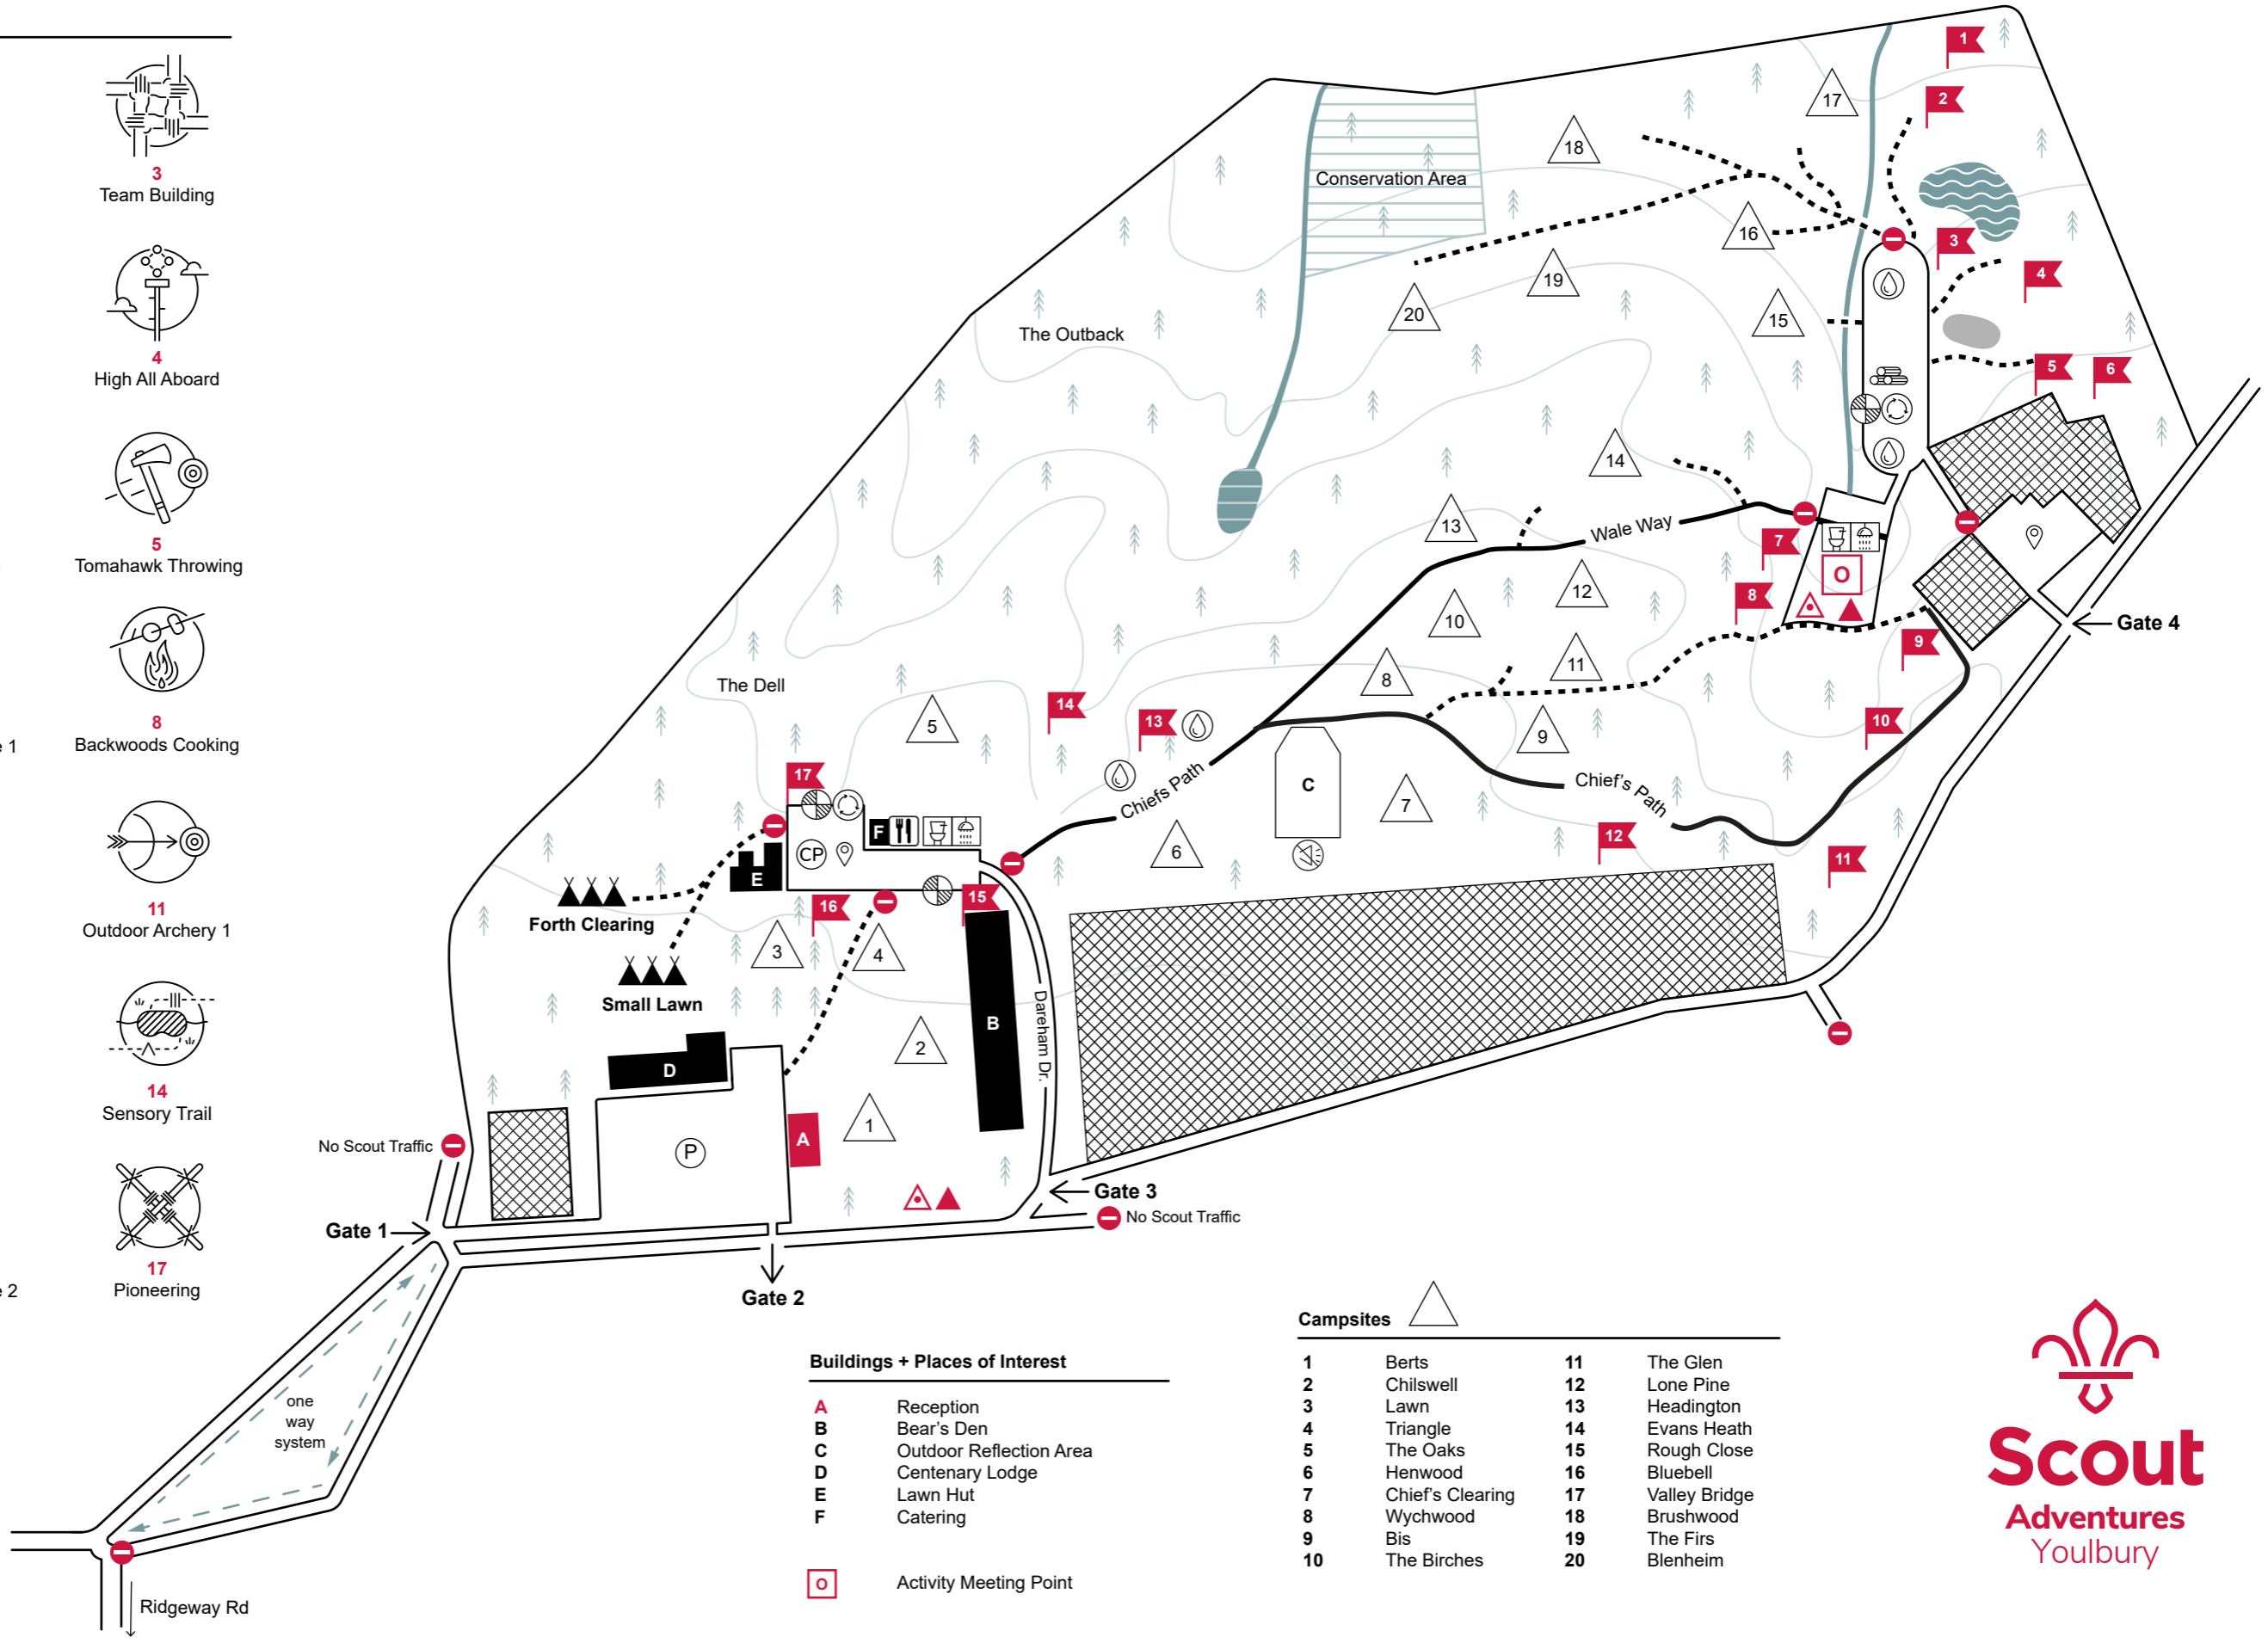

-  **1**
3G Swing
-  **2**
Aerial Trek
-  **3**
Team Building
-  **4**
Abseiling
-  **4**
Climbing
-  **4**
High All Aboard
-  **4 + 9**
Jacob's Ladder
-  **4**
Leap of Faith
-  **5**
Tomahawk Throwing
-  **6**
Pedal Karts
-  **7**
Campfire Circle 1
-  **8**
Backwoods Cooking
-  **9**
Crate Stacking
-  **10**
Zip Wire
-  **11**
Outdoor Archery 1
-  **12**
Outdoor Archery 2
-  **13**
Firelighting
-  **14**
Sensory Trail
-  **15**
Fencing
-  **16**
Campfire Circle 2
-  **17**
Pioneering

- Buildings + Places of Interest**
- A** Reception
 - B** Bear's Den
 - C** Outdoor Reflection Area
 - D** Centenary Lodge
 - E** Lawn Hut
 - F** Catering
-  Activity Meeting Point

Campsites	
1	Berts
2	Chilswell
3	Lawn
4	Triangle
5	The Oaks
6	Henwood
7	Chief's Clearing
8	Wychwood
9	Bis
10	The Birches
11	The Glen
12	Lone Pine
13	Headington
14	Evans Heath
15	Rough Close
16	Bluebell
17	Valley Bridge
18	Brushwood
19	The Firs
20	Blenheim

Legend

-  Road
-  Path
-  River
-  Water
-  Woodland
-  Campsite
-  Building
-  Coach Parking
-  Parking
-  Tap
-  Quiet area
-  Woodpile
-  Fire assembly point
-  No entry (Cars)
-  Track
-  Contour
-  Open water
-  Marsh
-  Out of bounds
-  Tented Village
-  Reception
-  Waste disposal
-  Recycling
-  Toilet
-  Shower
-  Chemical disposal
-  Emergency evacuation assembly point
-  Drop off point