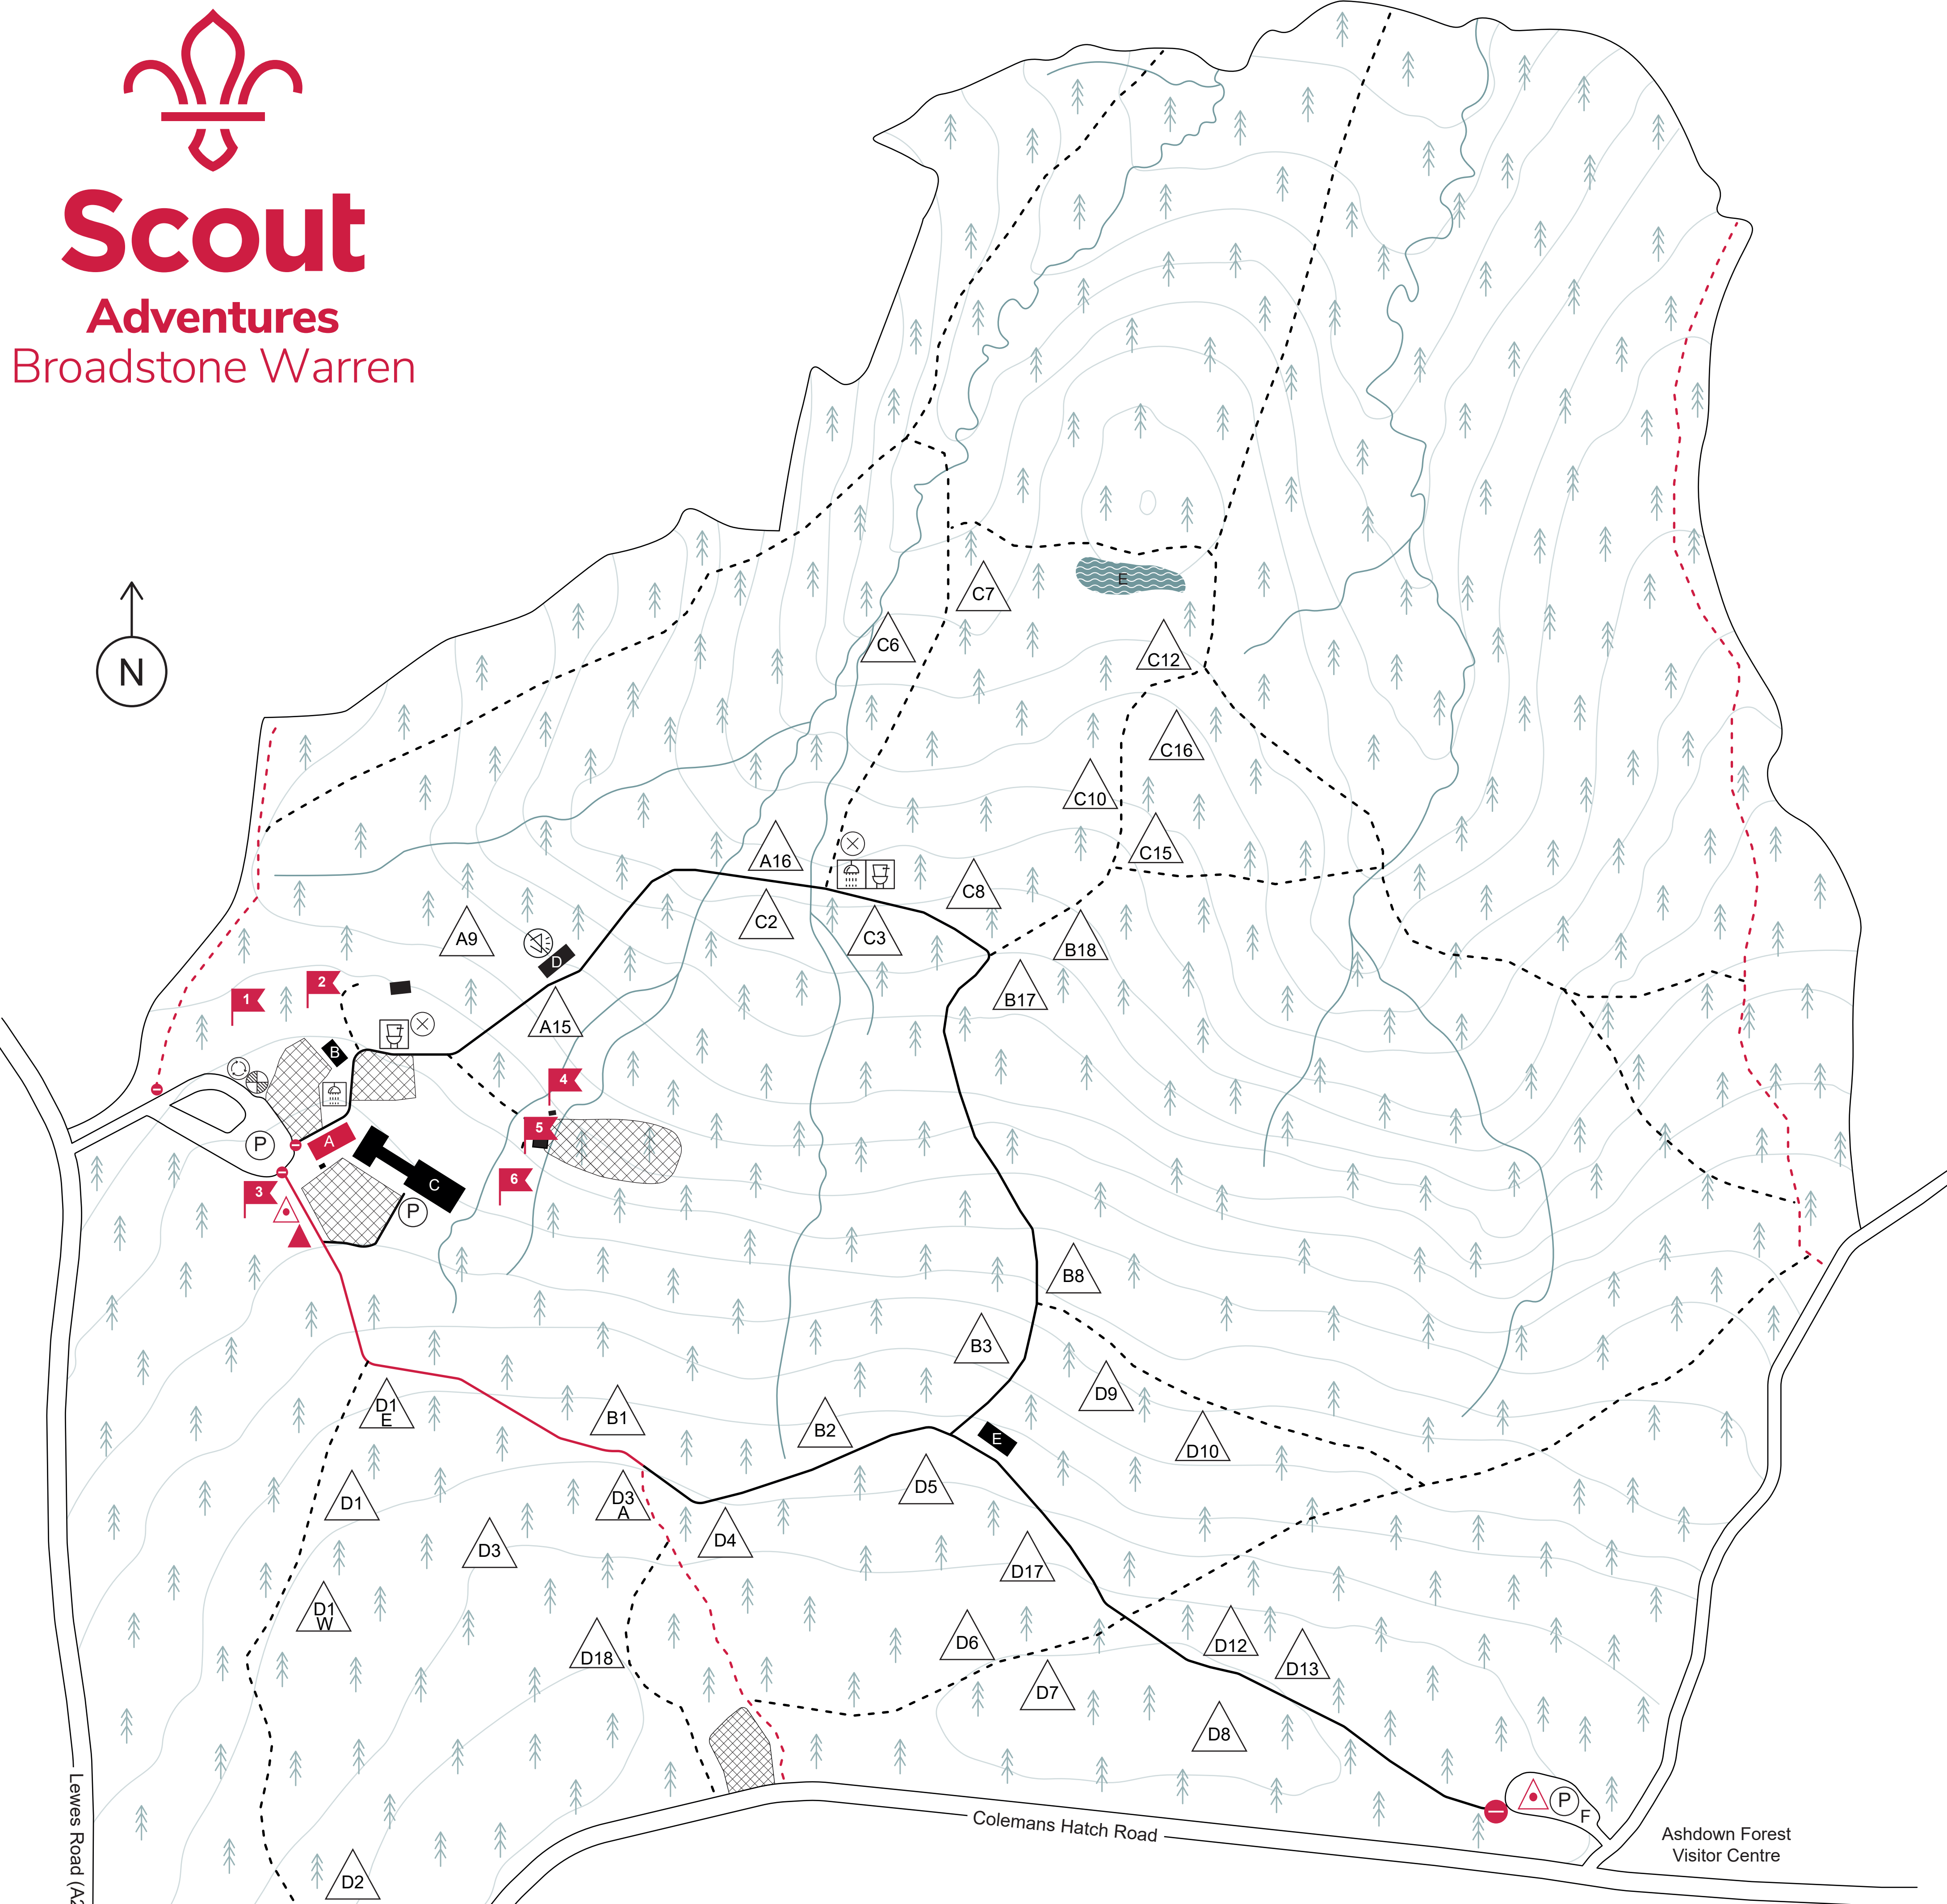

Scout

Adventures

Broadstone Warren

- Buildings + Places of Interest**
- A** Reception
 - B** Log Cabin
 - C** Broadstone Lodge
 - D** Reflection Area
 - E** Top toilets coming Autumn 2022
 - F** Rangers Car Park

- Activities**
- | | | | | |
|---|---|---|---|--|
| 
1
Tunnels | 
2
Campfire | 
3
Tomahawk Range | 
3
Pedal Go Karts | 
4
Backwoods Cooking |
| 
4
Firelighting/Bushcraft | 
5
Archery | 
5
Low Ropes | 
5
Zip Wire | 
6
Crate Stacking |
| 
6
Leap of Faith | 
6
Climbing | 
6
Abseiling | | |

- Legend**
- | | | | | | | | | | |
|---|---|---|--|---|---|---|---|--|--|
|  Road |  Path |  Track |  River |  Woodland |  Building |  Parking |  Recycling |  Waste disposal |  Quiet area |
|  Public Footpath |  Contour |  Water |  Out of bounds |  Reception |  Chemical disposal |  Toilet |  Shower | | |
|  Fire assembly point |  Emergency evacuation assembly point |  No entry (Cars) | | | | | | | |