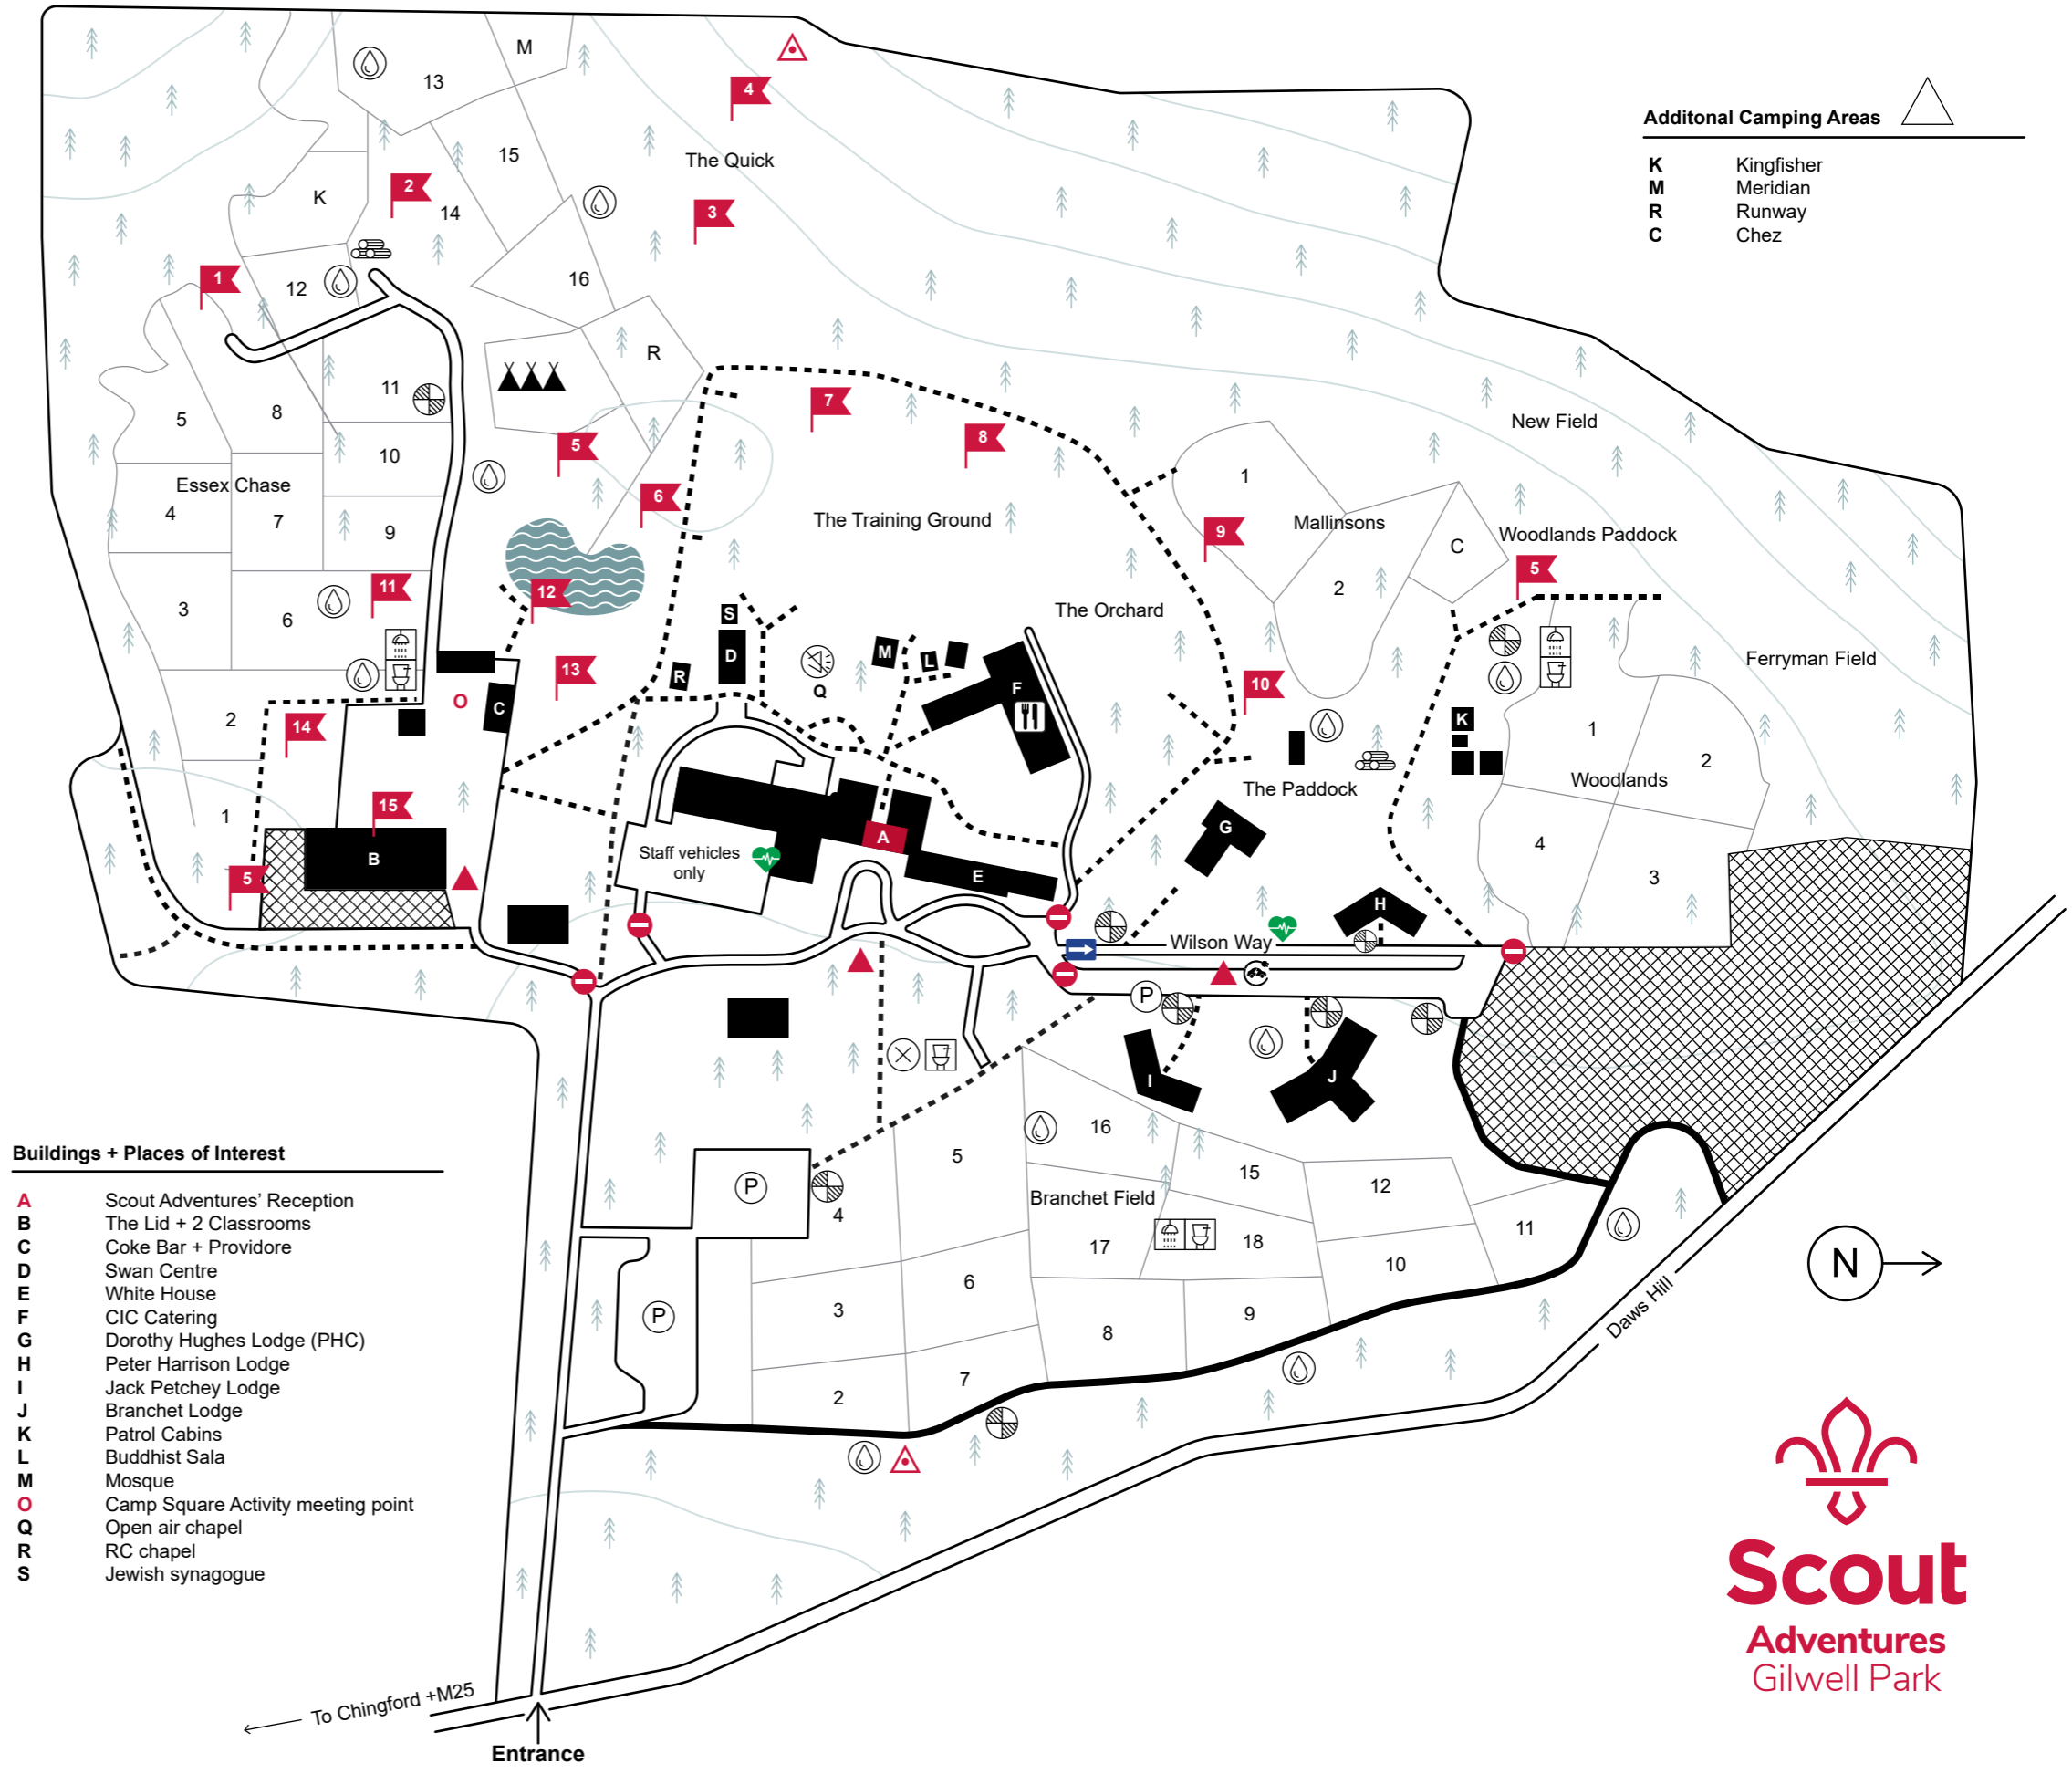

Activities

 1 + 15 Archery	 1 Tomahawk	 2 Pedal Go Karts
 3 Grass Sledges	 4 Zip Wire	 5 Campfire Circle
 6 3G Swing	 7 Low Ropes	 8 Team Building
 9 Crate Stacking	 9 High All Aboard	 9 + 15 Jacob's Ladder
 9 Leap of Faith	 10 Sensory Trail	 11 Climbing Wall
 12 Coracle Building	 12 Rafting	 13 Pioneering
 14 Aeroball	 15 Activities in a Box	 15 Bouldering
 15 Fencing	 15 Gauntlet	 15 Indoor Climbing Wall
 15 Ladder Climb	 15 Orienteering	 15 Wobble Pole

Additional Camping Areas

- K** Kingfisher
- M** Meridian
- R** Runway
- C** Chez

- Buildings + Places of Interest**
- A** Scout Adventures' Reception
 - B** The Lid + 2 Classrooms
 - C** Coke Bar + Providore
 - D** Swan Centre
 - E** White House
 - F** CIC Catering
 - G** Dorothy Hughes Lodge (PHC)
 - H** Peter Harrison Lodge
 - I** Jack Petchey Lodge
 - J** Branchet Lodge
 - K** Patrol Cabins
 - L** Buddhist Sala
 - M** Mosque
 - O** Camp Square Activity meeting point
 - Q** Open air chapel
 - R** RC chapel
 - S** Jewish synagogue

Legend