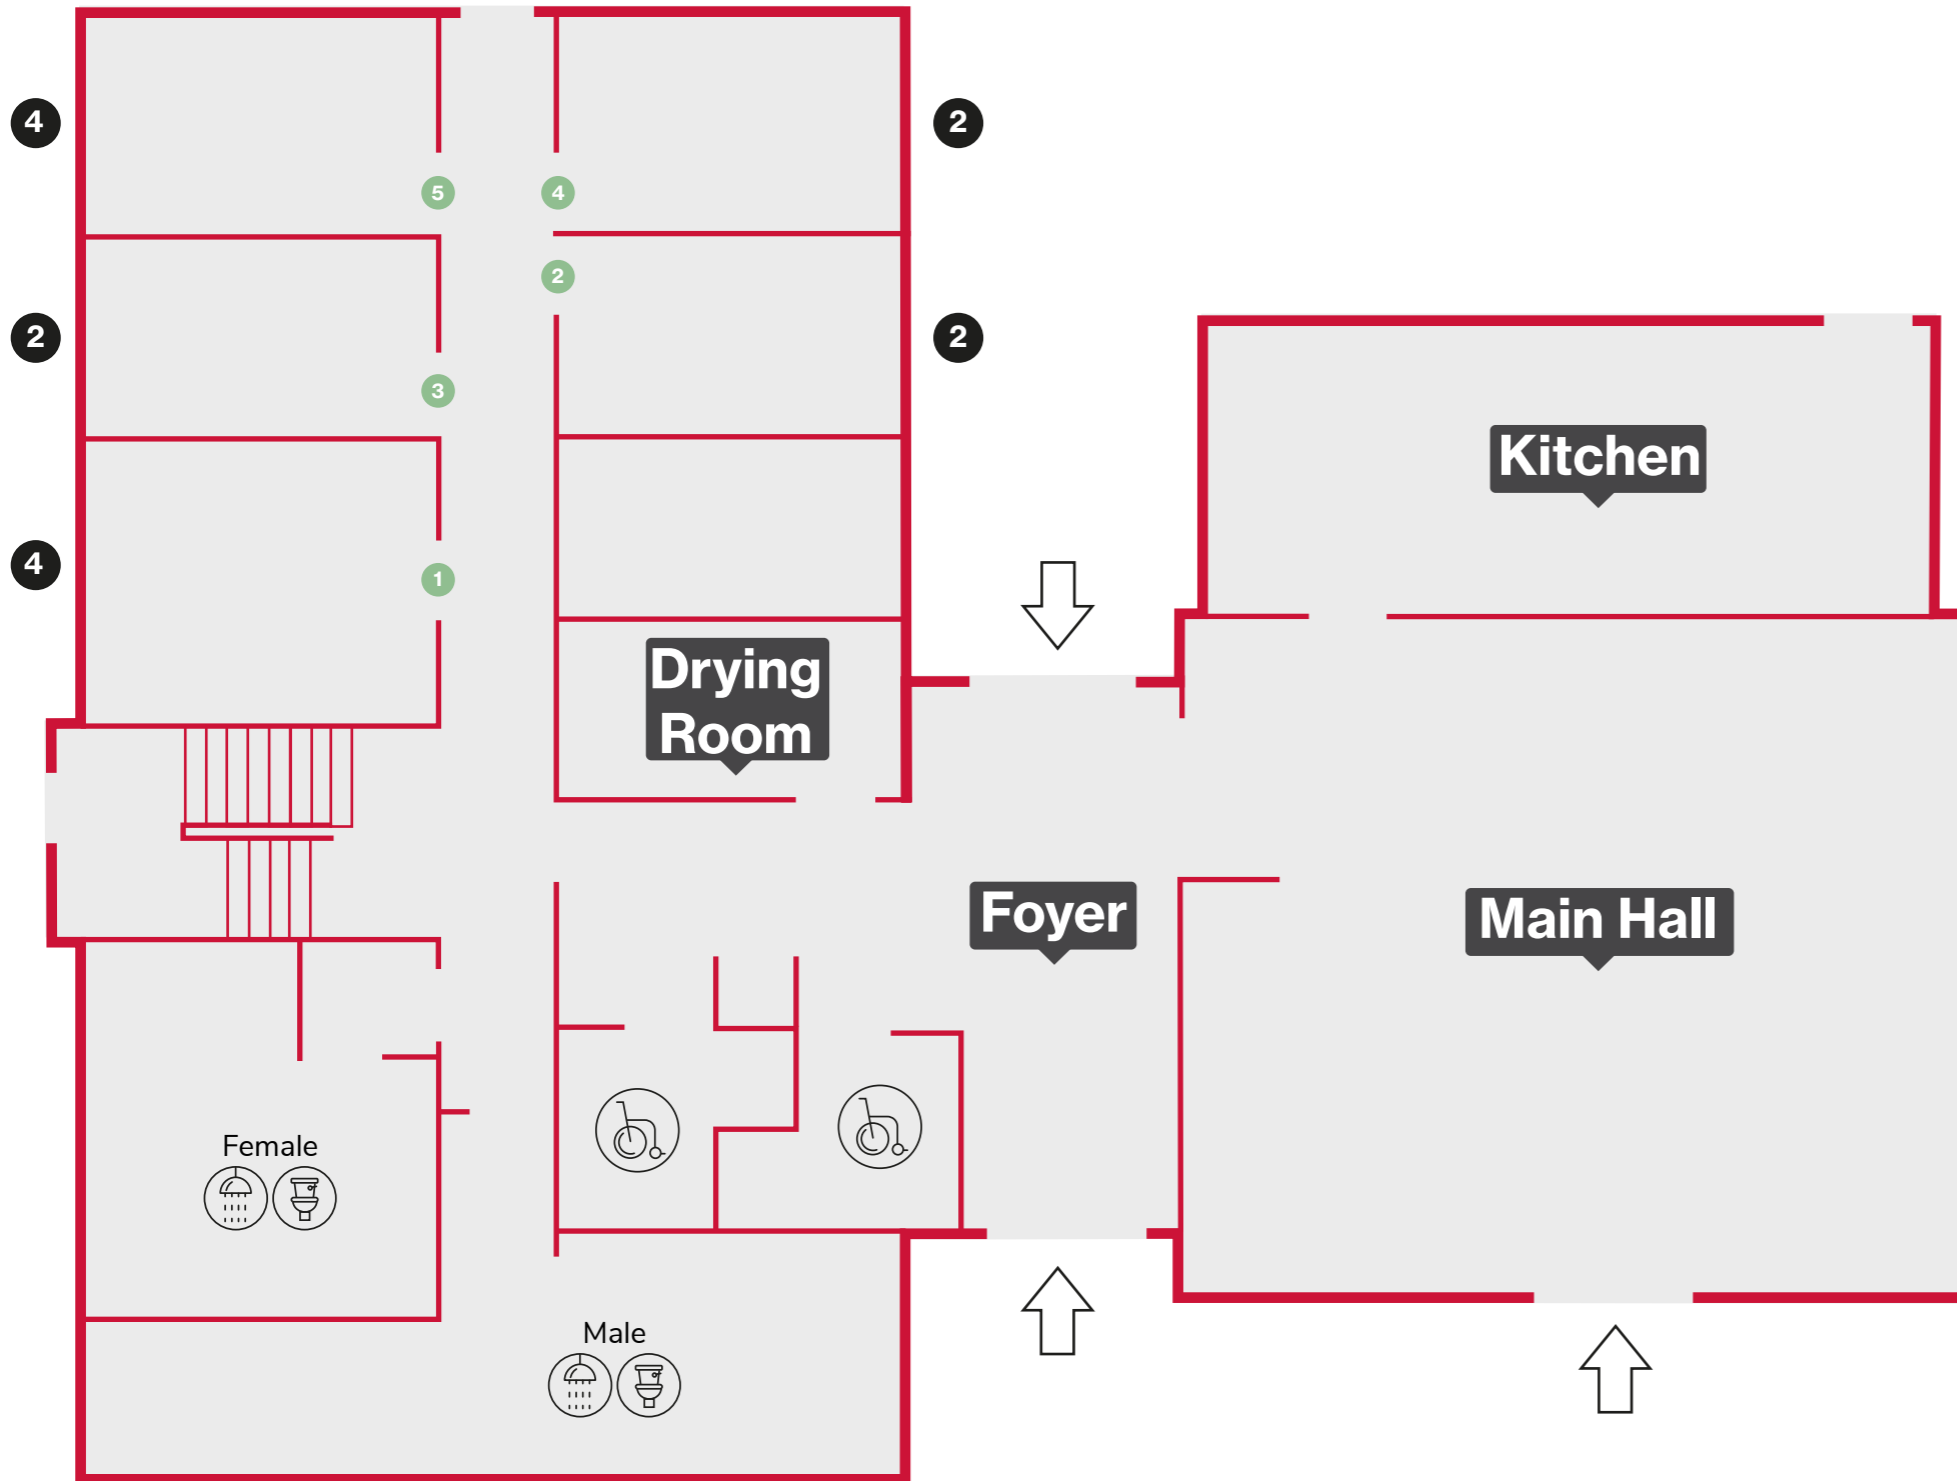

Broadstone Lodge

Sleeping 44 people over 2 floors with a mixture of 2, 4 and 8 person bunk rooms. There are both male and female washrooms on both floors and 2 accessible wet rooms on the ground floor.

The kitchen is fully equipped and the hall has plenty of tables and chairs.

Ground Floor

1st Floor