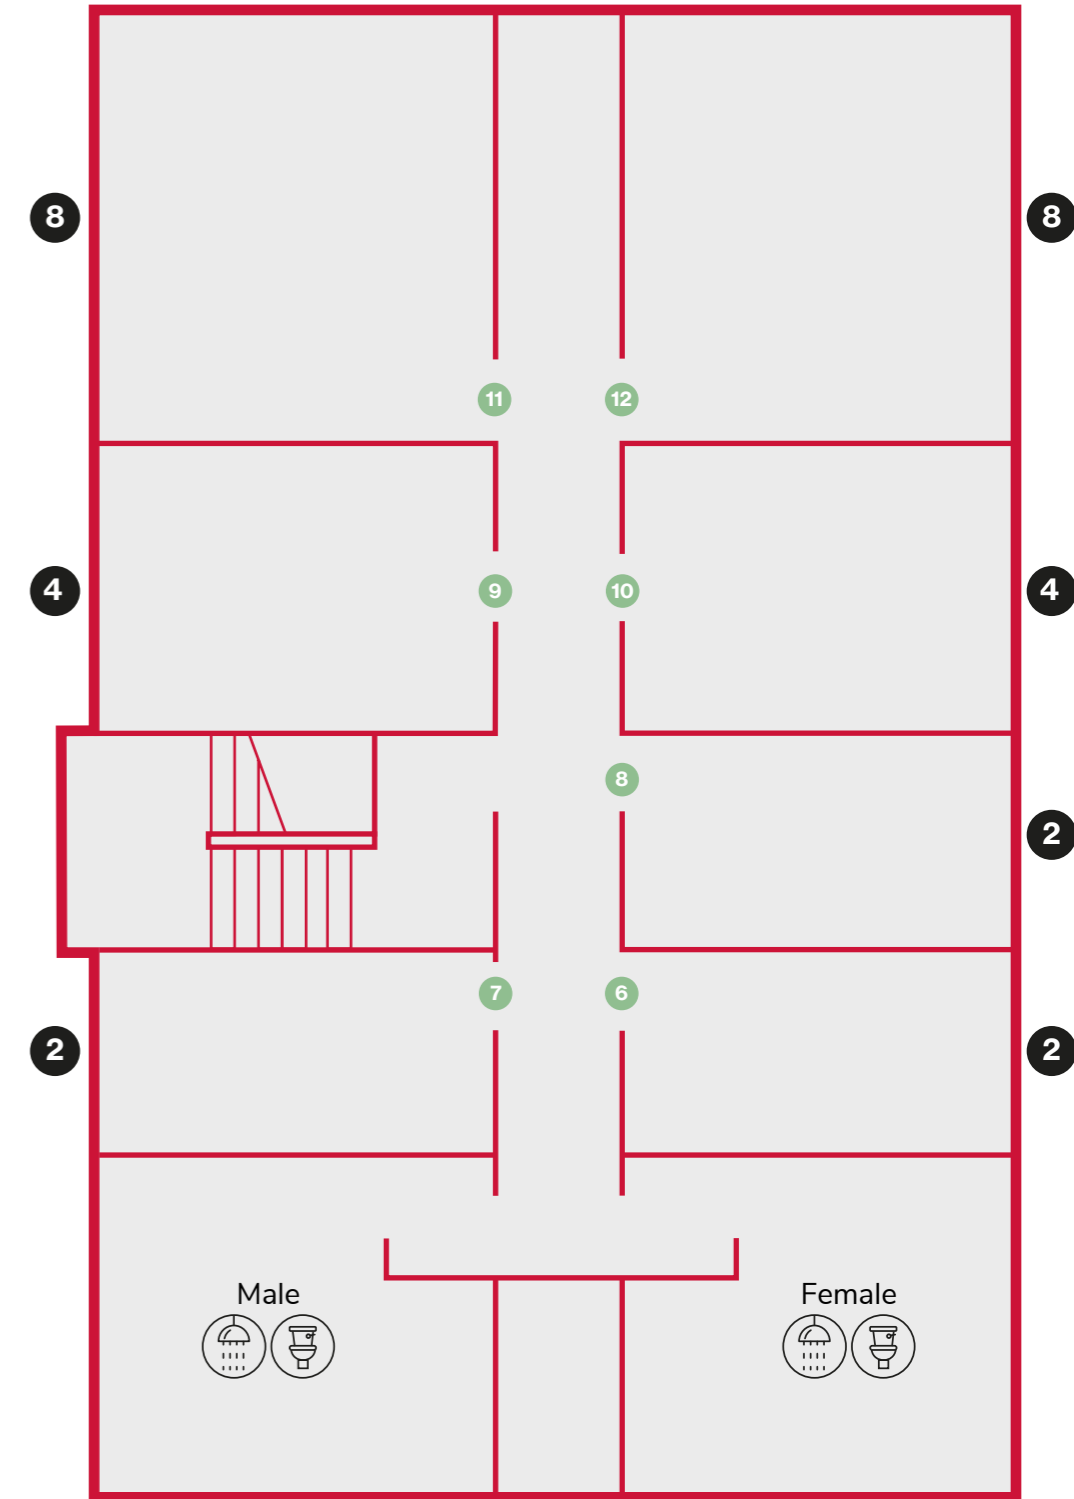

Broadstone Lodge

Sleeping 44 people over 2 floors with a mixture of 2, 4 and 8 person bunk rooms. There are both male and female washrooms on both floors and 2 accessible wet rooms on the ground floor.

The kitchen is fully equipped and the hall has plenty of tables and chairs.

Ground Floor

1st Floor