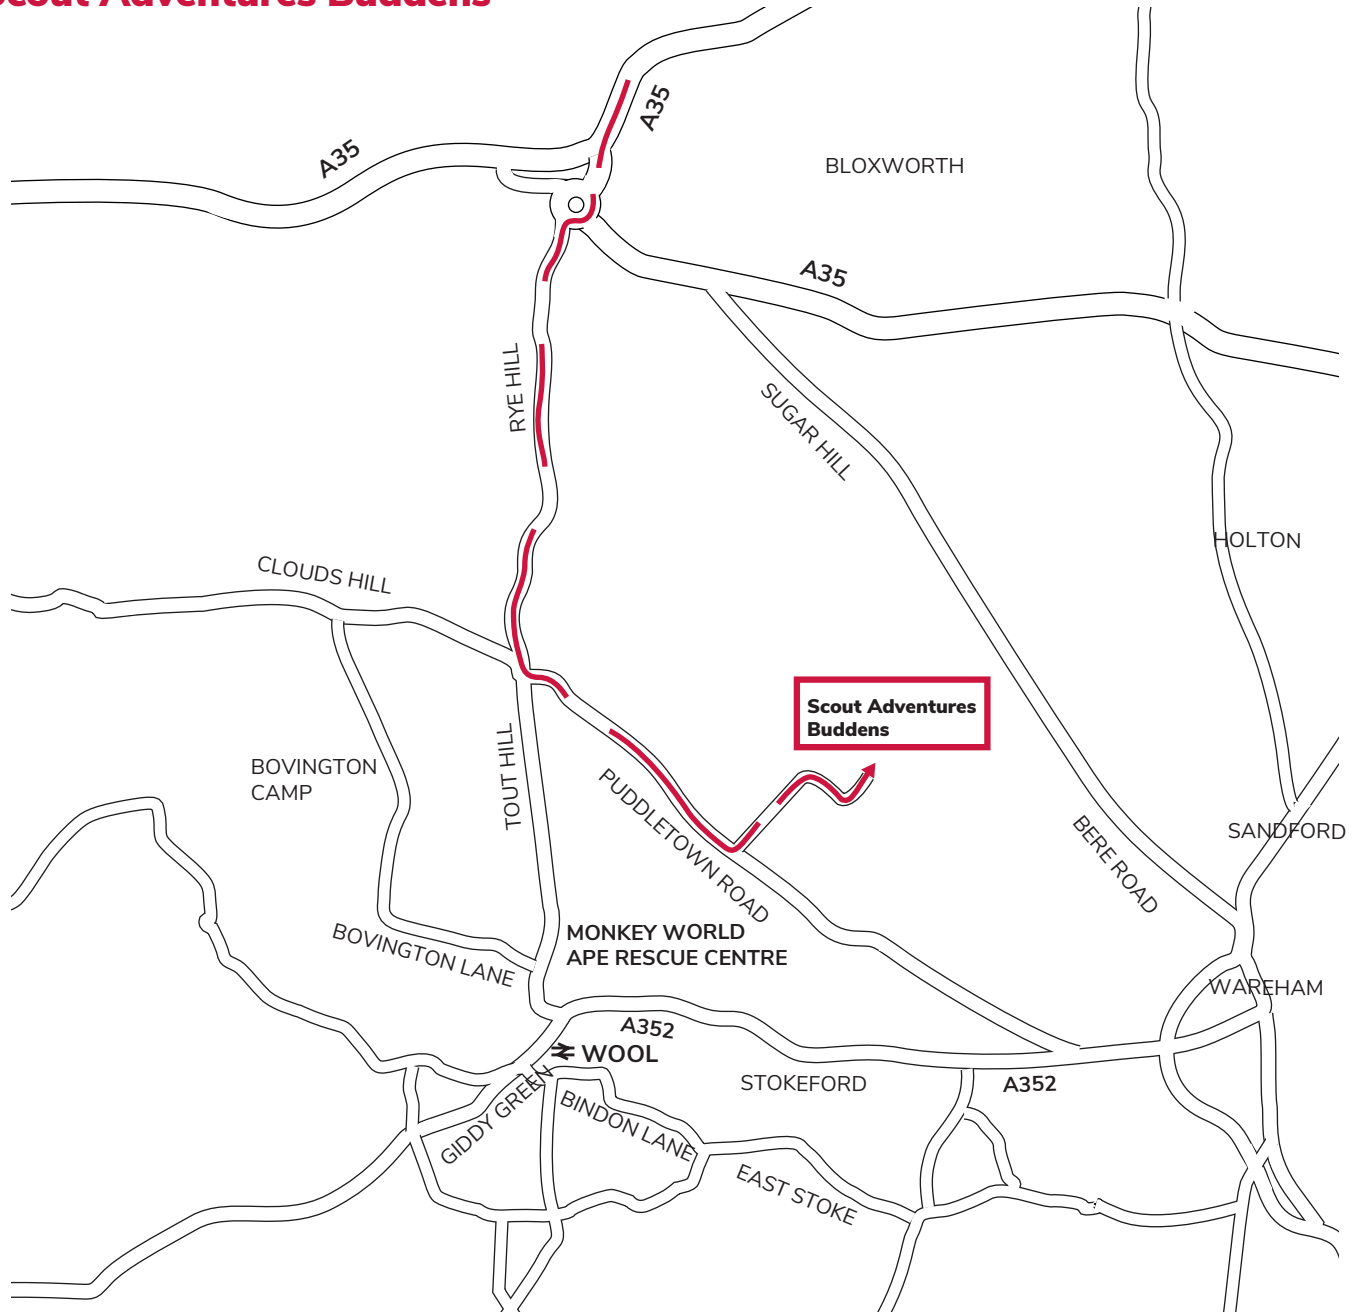

Directions to Scout Adventures Buddens

From Junction 12 of the M25

1. At the junction 12, exit onto M3 toward Southampton
 2. At junction 13, exit toward Sotn Docks/ Bournemouth
 3. Merge onto M27
 4. Continue onto A31
 5. At Palmersford Roundabout, take the 2nd exit and stay on A31
 6. At Ameysford roundabout, take the 2nd exit and stay on A31
 7. At Marley Roundabout, take the 3rd exit and stay on A31
 8. At Roundhouse Roundabout, take 3rd exit and stay on A31
 9. At Townsend Roundabout, take the 1st exit onto A35
 10. At Poole Hill Roundabout, take the 2nd exit onto Poole Hill
 11. Turn left onto Southbrook
 12. Continue onto Rye Hill
 13. Turn left onto Puddletown Road
 14. Turn left
 15. Turn right to arrive to Buddens.
- Please contact the centre for advice.