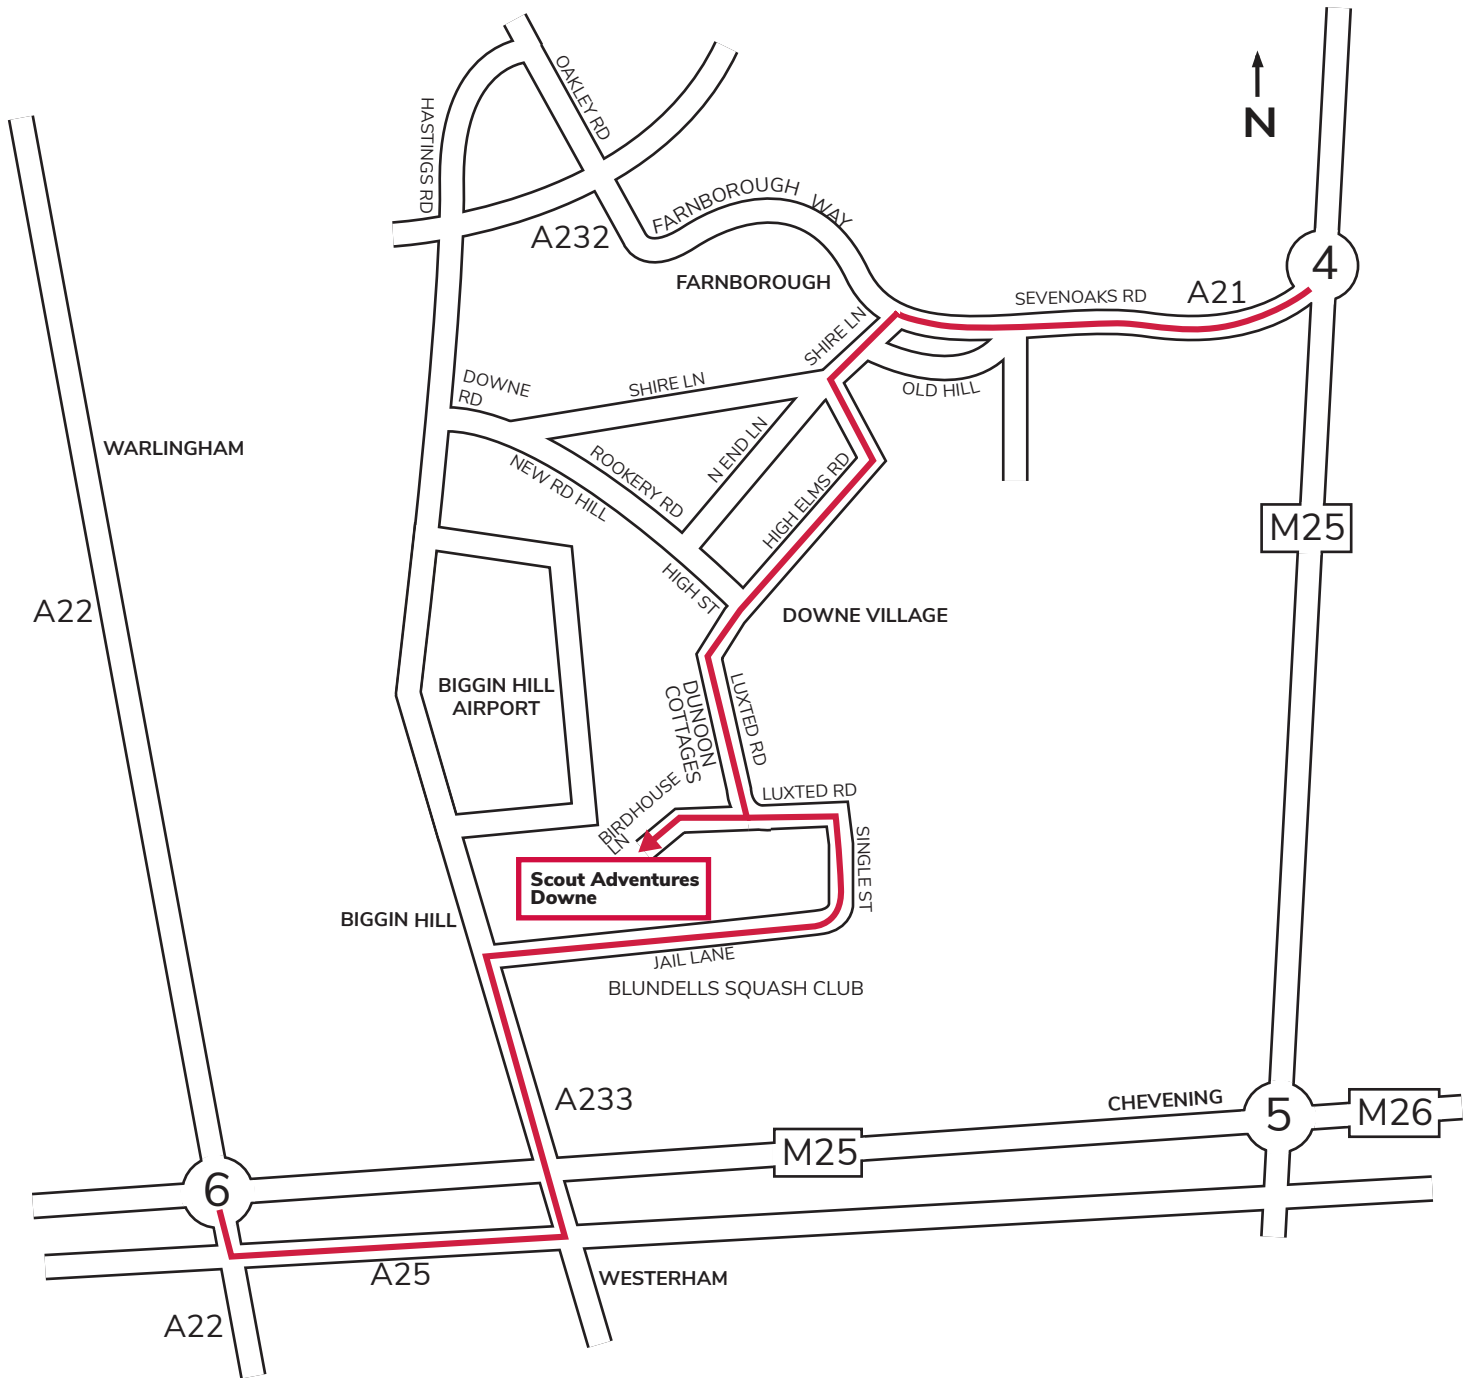

Directions to Scout Adventures Downe

From Junction 4 of the M25 follow the A21 towards Bromley.

Turn left into Shire Lane following the signs to Downe and Down House. Once through the village of Downe you will pass Down House on your right. Continue along the road until you see Dunoon Cottages. The entrance to Birdhouse Lane is at the far end of these cottages.

Arrival by Coach

Access to centre by coach is not possible. For alternate arrangements please contact center.

From the M25 Junction 6, take the A25 to Westerham, then the A233 to Biggin Hill.

Turn right into Jail Lane (past the War Memorial). Follow this road which becomes Single Street and then Luxted Road. The entrance to Birdhouse Lane is situated at the end of Dunoon Cottages. Follow the lane almost to the end and turn right into the car park entrance.