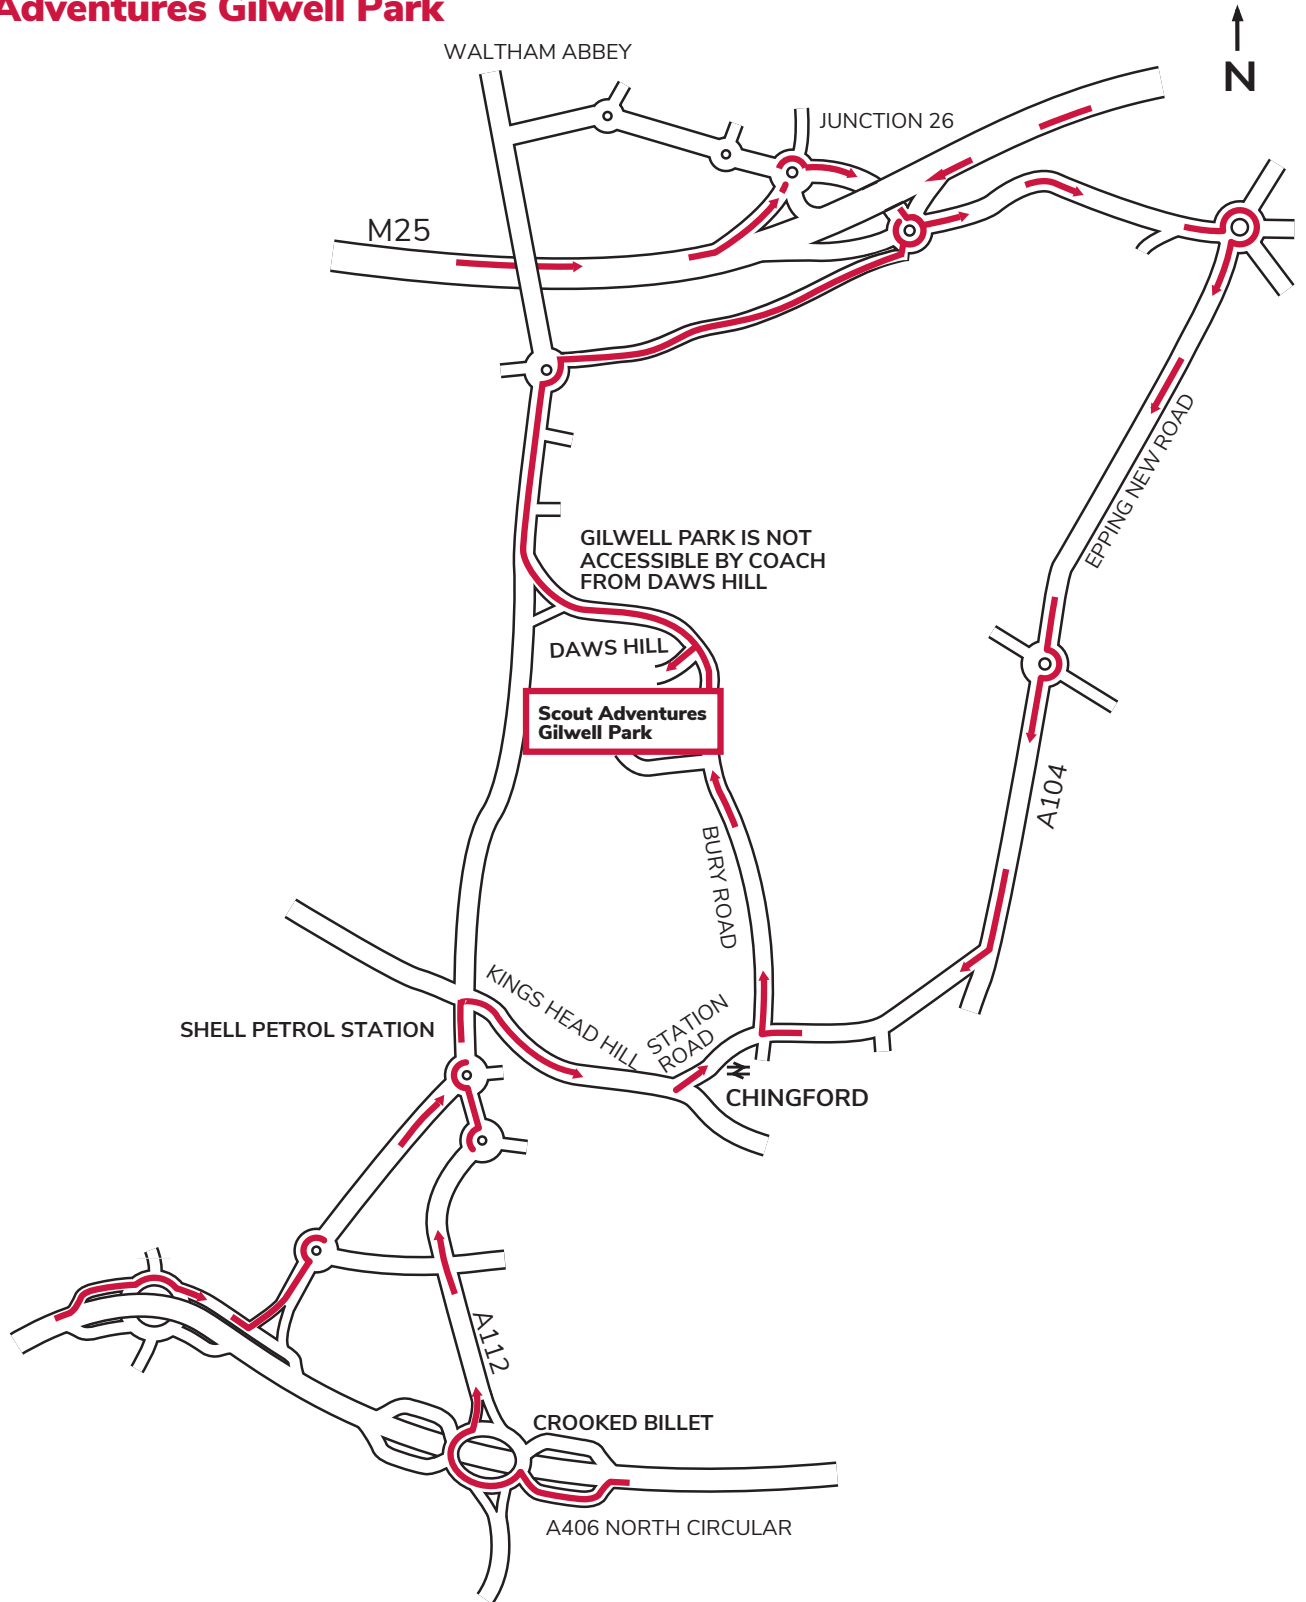

Directions to Scout Adventures Gilwell Park

From Junction 26 of the M25 – Eastbound

1. At first roundabout, take 3rd exit for the A121
 2. At second roundabout, take 2nd exit onto A121 (Westbound M25 from here)
 2. At third roundabout take first exit onto A112 / Seward stone Road
 3. Turn left onto Daws Hill
 4. Road name changes to Bury Road
 5. Turn right onto Gilwell Lane
- Please note: Not all directions are suitable for coaches.
Please contact the centre for advice.