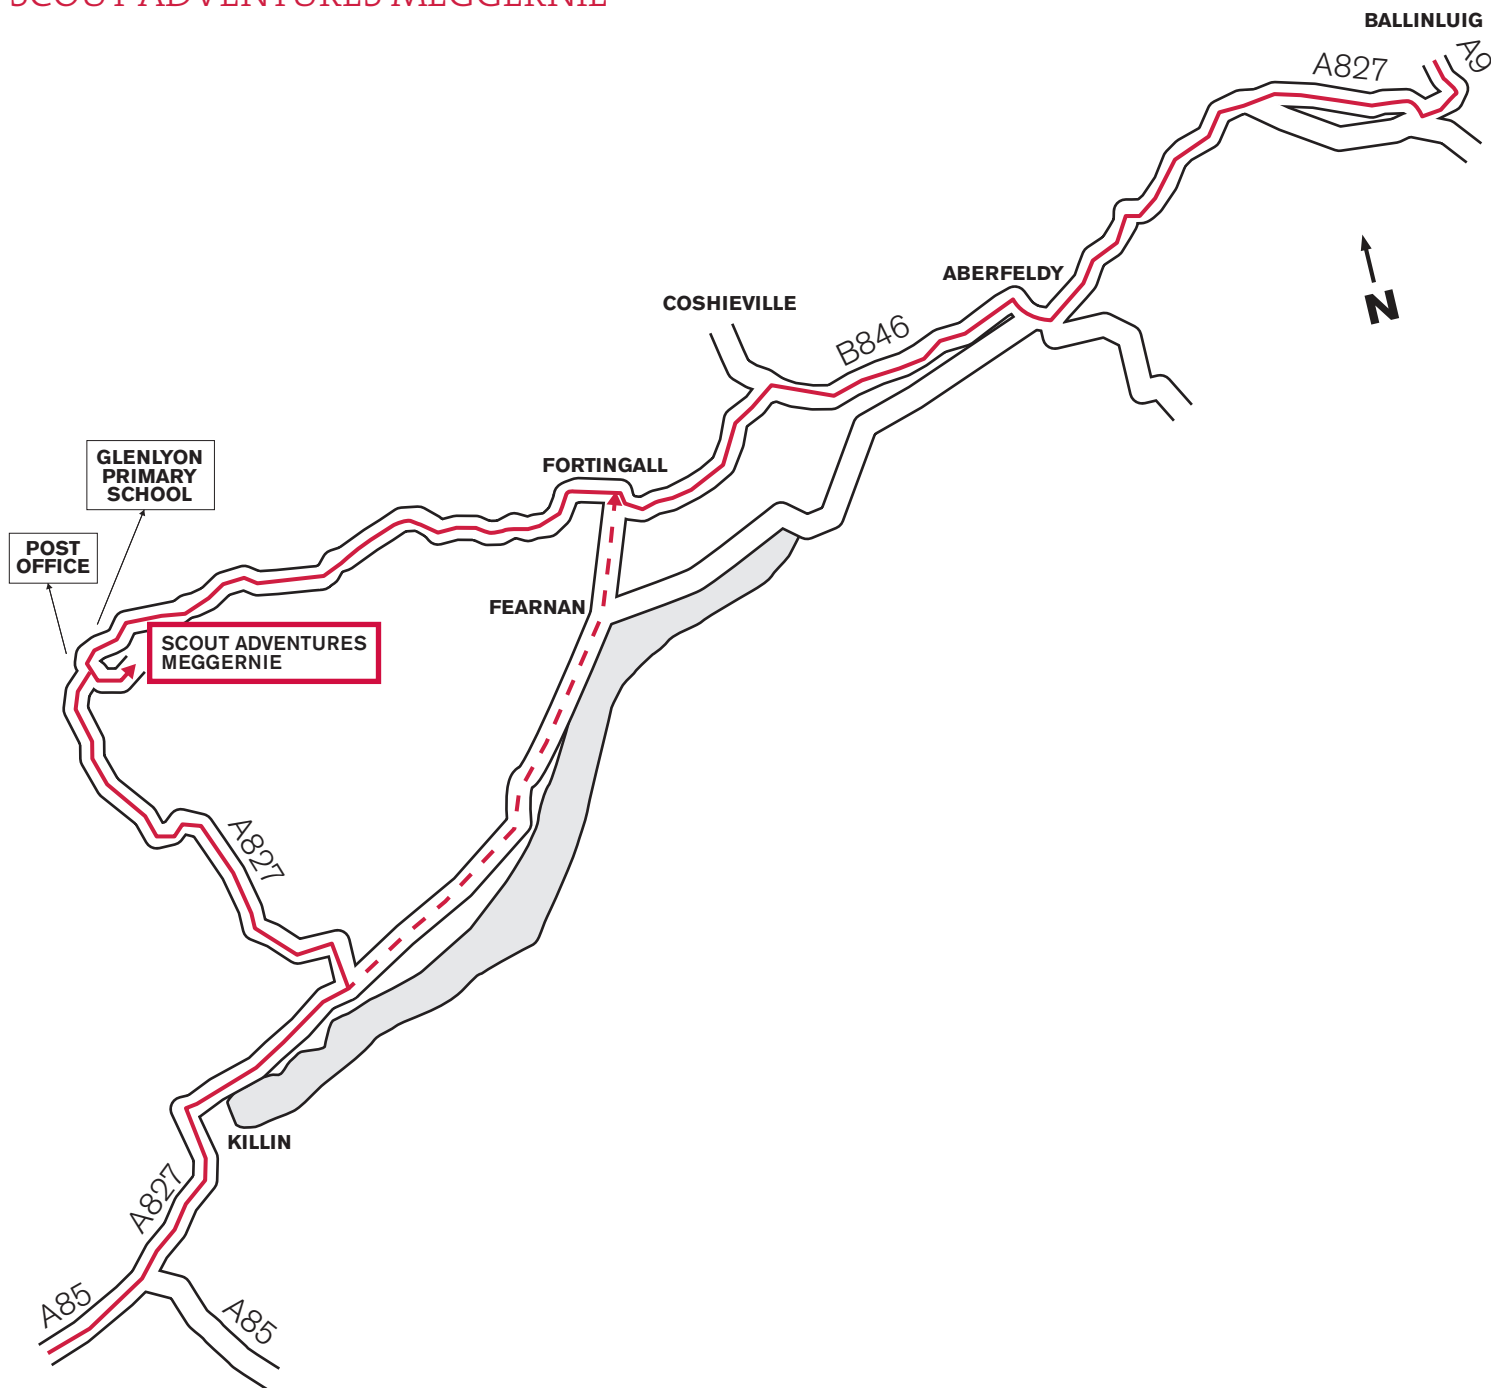

## DIRECTIONS TO SCOUT ADVENTURES MEGGERNIE

### Directions from West via A85

Exit A85 at Lix Toll towards Killin on A827. Travel through Killin, continue for 7 miles

### Cars and minibuses:

Turn left and continue for 9 miles. Turn right at Centre gateway. Centre is half a mile along the track.

### Other vehicles and in winter months:

Continue another 8 miles along A827 to Fearnan. Turn left, continue 1.5 miles and left up Glenlyon. Continue approx 11 miles passing Glenlyon Primary School. Take left after Post Office, next left into centre gateway. Centre is half a mile along the track.