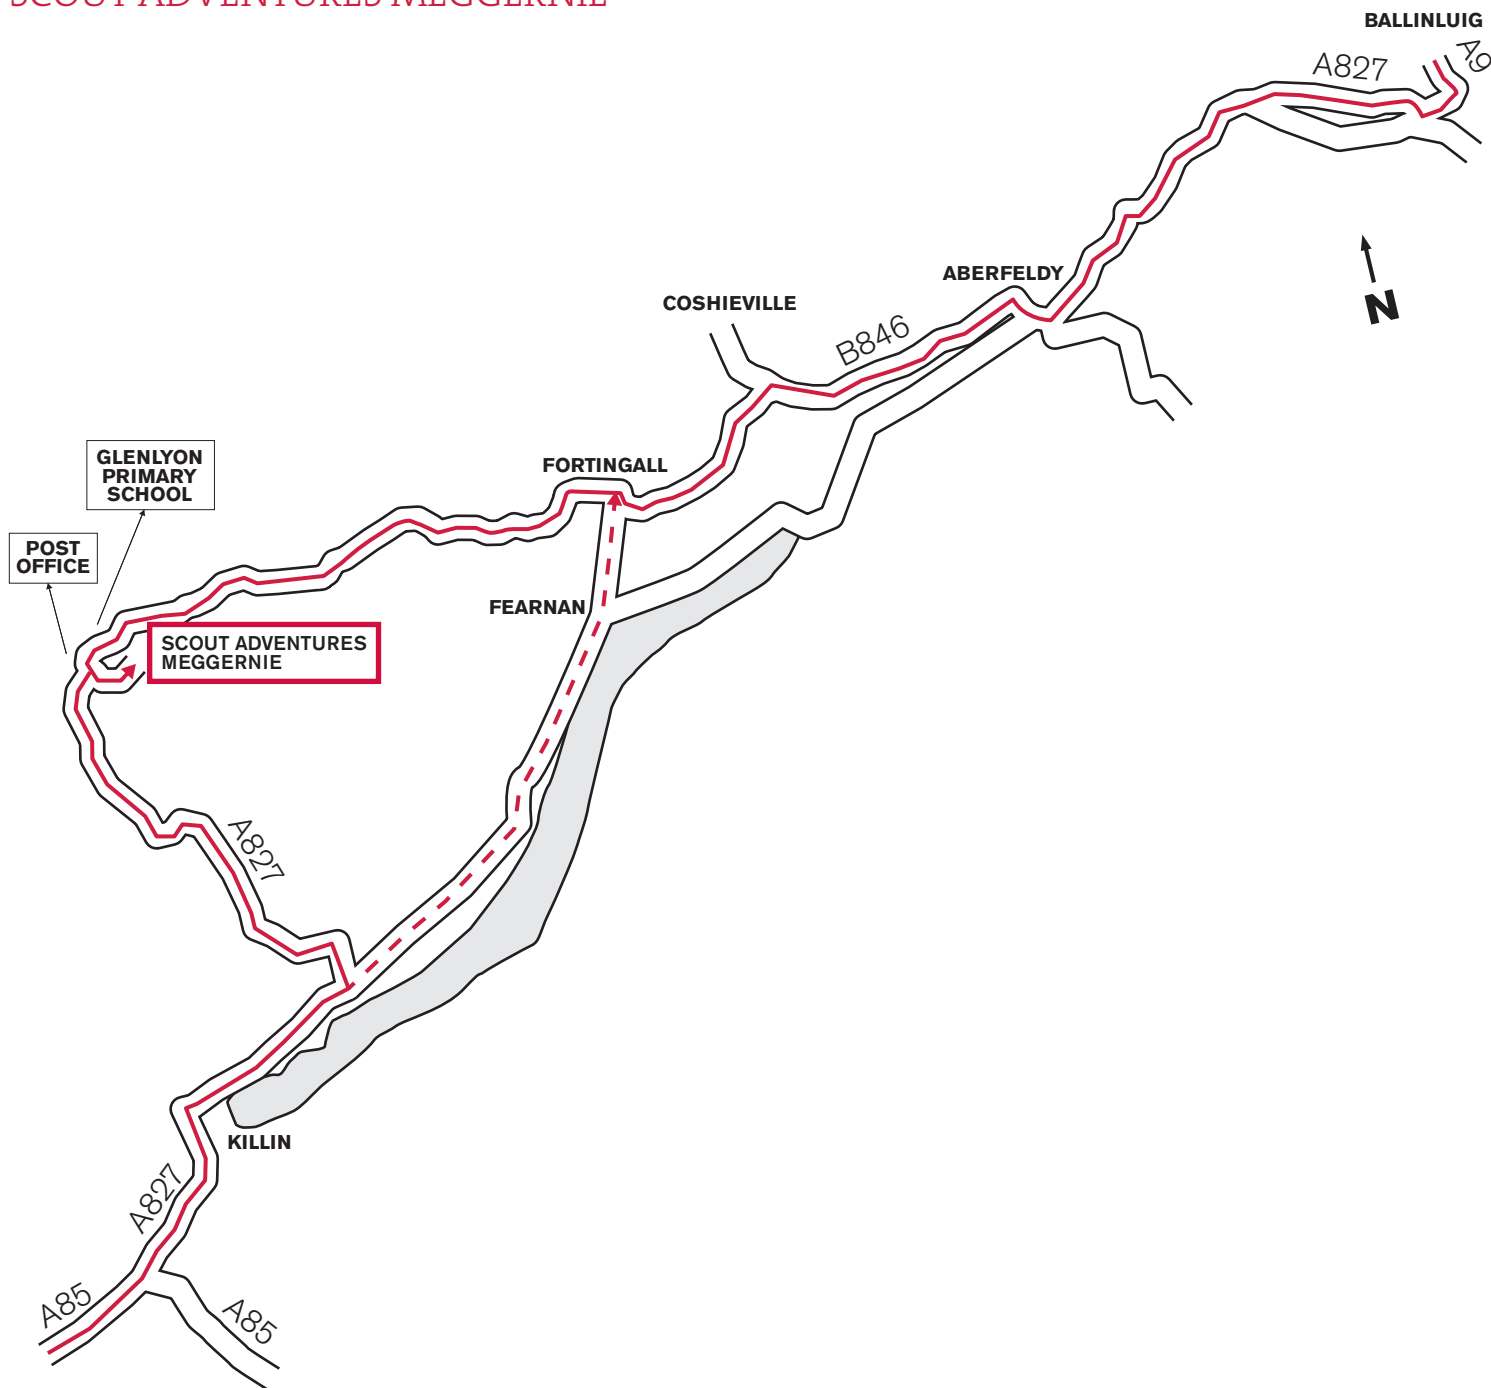

DIRECTIONS TO SCOUT ADVENTURES MEGGERNIE

Directions from A9 Ballinluig junction

Exit A9 at Ballinluig, 2nd left at roundabout 3.5ml along A827. Right turn towards Aberfeldy. Continue through Aberfeldy turning right at traffic lights, Taybridge Road B846. Left at Coshieville after 5.3 miles. Continue 2.8 miles to Fortingall. Turn right after Fortingall, continue approx 11 miles passing Glenlyon Primary School. Take left after Post Office, next left into centre gateway. Centre is half a mile along the track.

Directions from West via A85

Exit A85 at Lix Toll towards Killin on A827. Travel through Killin, continue for 7 miles

Cars and minibuses:

Turn left and continue for 9 miles. Turn right at Centre gateway. Centre is half a mile along the track.

Other vehicles and in winter months:

Continue another 8 miles along A827 to Fearnan. Turn left, continue 1.5 miles and left up Glenlyon. Continue approx 11 miles passing Glenlyon Primary School. Take left after Post Office, next left into centre gateway. Centre is half a mile along the track.