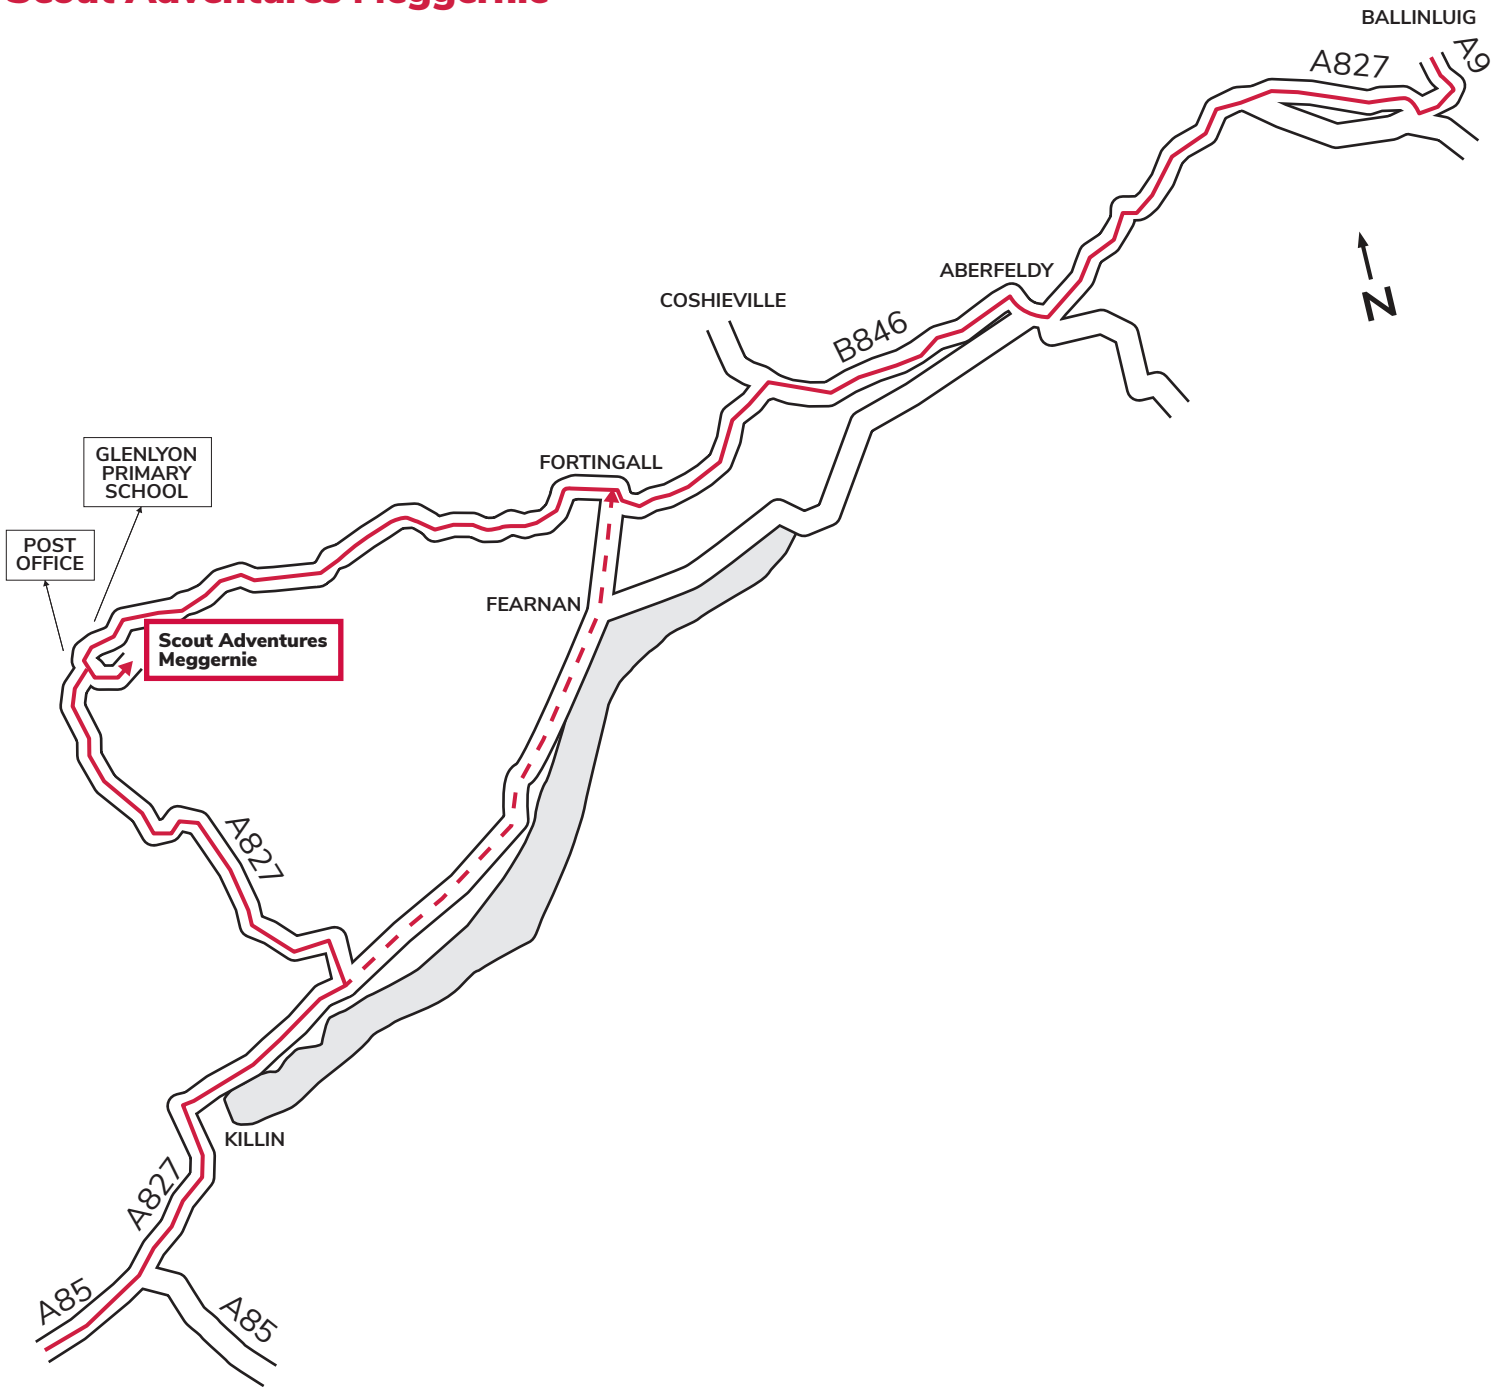

Directions to Scout Adventures Meggernie

Directions from A9 Ballinluig junction

Exit A9 at Ballinluig, 2nd left at roundabout 3.5ml along A827. Right turn towards Aberfeldy. Continue through Aberfeldy turning right at traffic lights, Taybridge Road B846. Left at Coshieville after 5.3 miles. Continue 2.8 miles to Fortingall. Turn right after Fortingall, continue approx 11 miles passing Glenlyon Primary School. Take left after Post Office, next left into centre gateway. Centre is half a mile along the track.

Directions from West via A85

Exit A85 at Lix Toll towards Killin on

A827. Travel through Killin, continue for 7 miles.

Cars and minibuses:

Turn left and continue for 9 miles. Turn right at Centre gateway. Centre is half a mile along the track.

Other vehicles and in winter months:

Continue another 8 miles along A827 to Fearnan. Turn left, continue 1.5 miles and left up Glenlyon. Continue approx 11 miles passing Glenlyon Primary School. Take left after Post Office, next left into centre gateway. Centre is half a mile along the track.