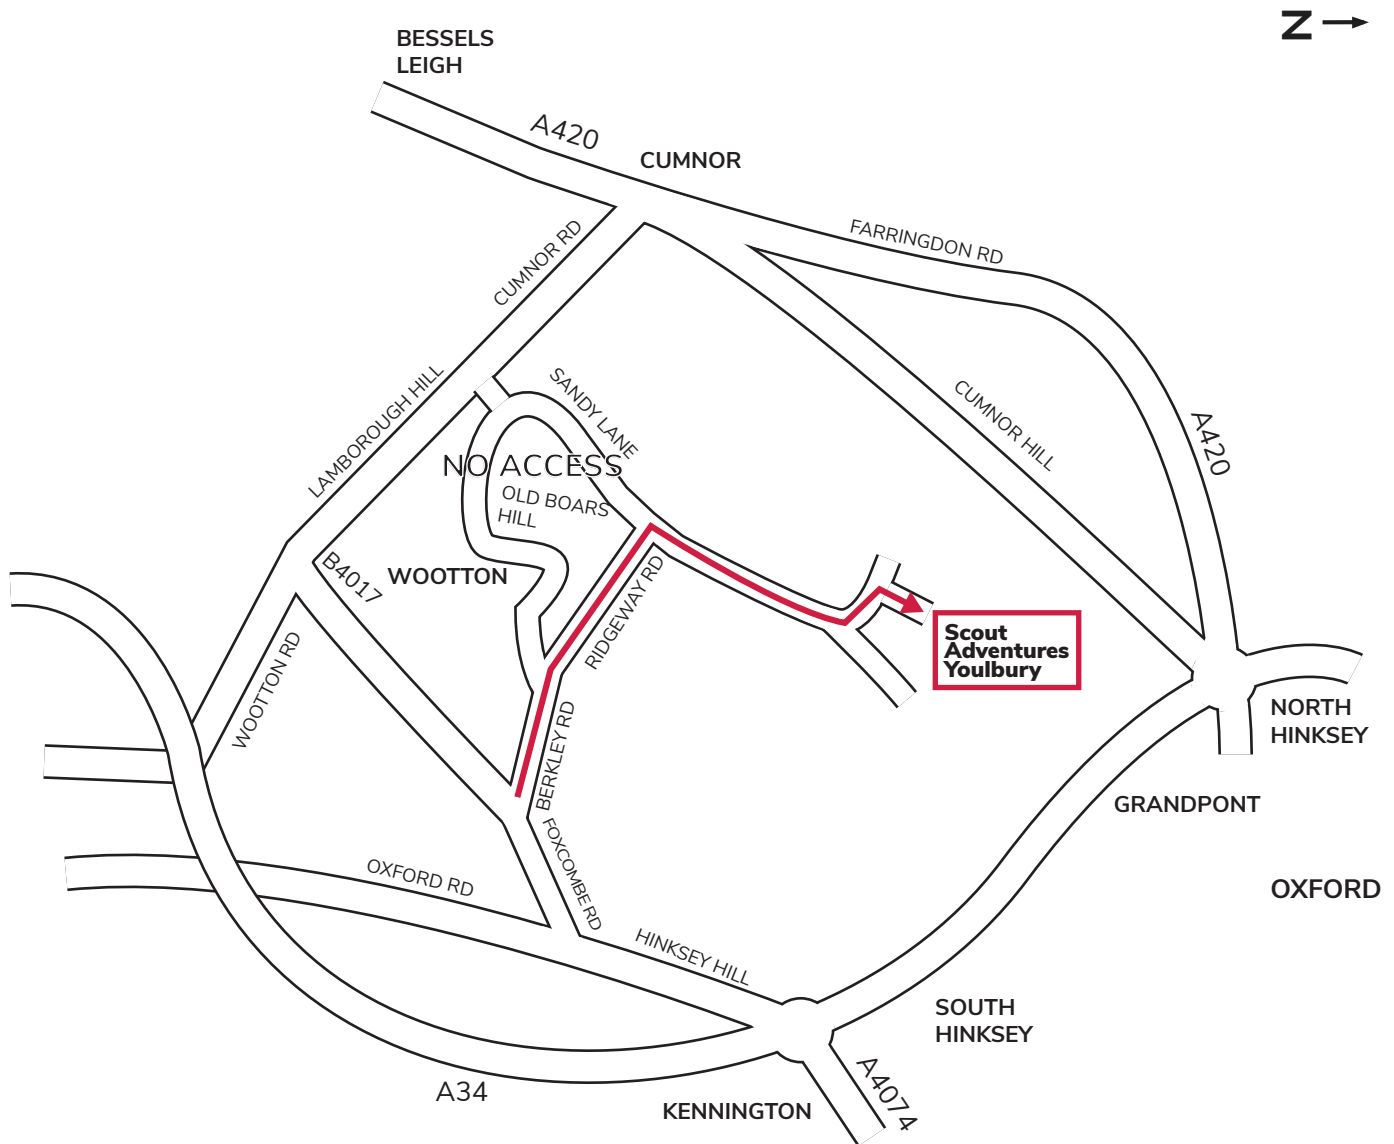

Directions to Scout Adventures Youlbury

- Leave the A34 from either the north or south direction at the junction of the A4074. Follow the signs for 'Scout Camp' on to the A4138, Hinksey Hill.
- At the top of the hill, turn right across the carriageway into Foxcombe Road.
- Just after the Care Home, turn right into Berkley Road.
- When you pass the Open University site, keep straight ahead to The Ridgeway. (This road is unsuitable for very large vehicles such as high liner coaches).
- Keep on The Ridgeway until you come to a crossroads and follow the sign to Scout Adventures Youlbury and then to reception.